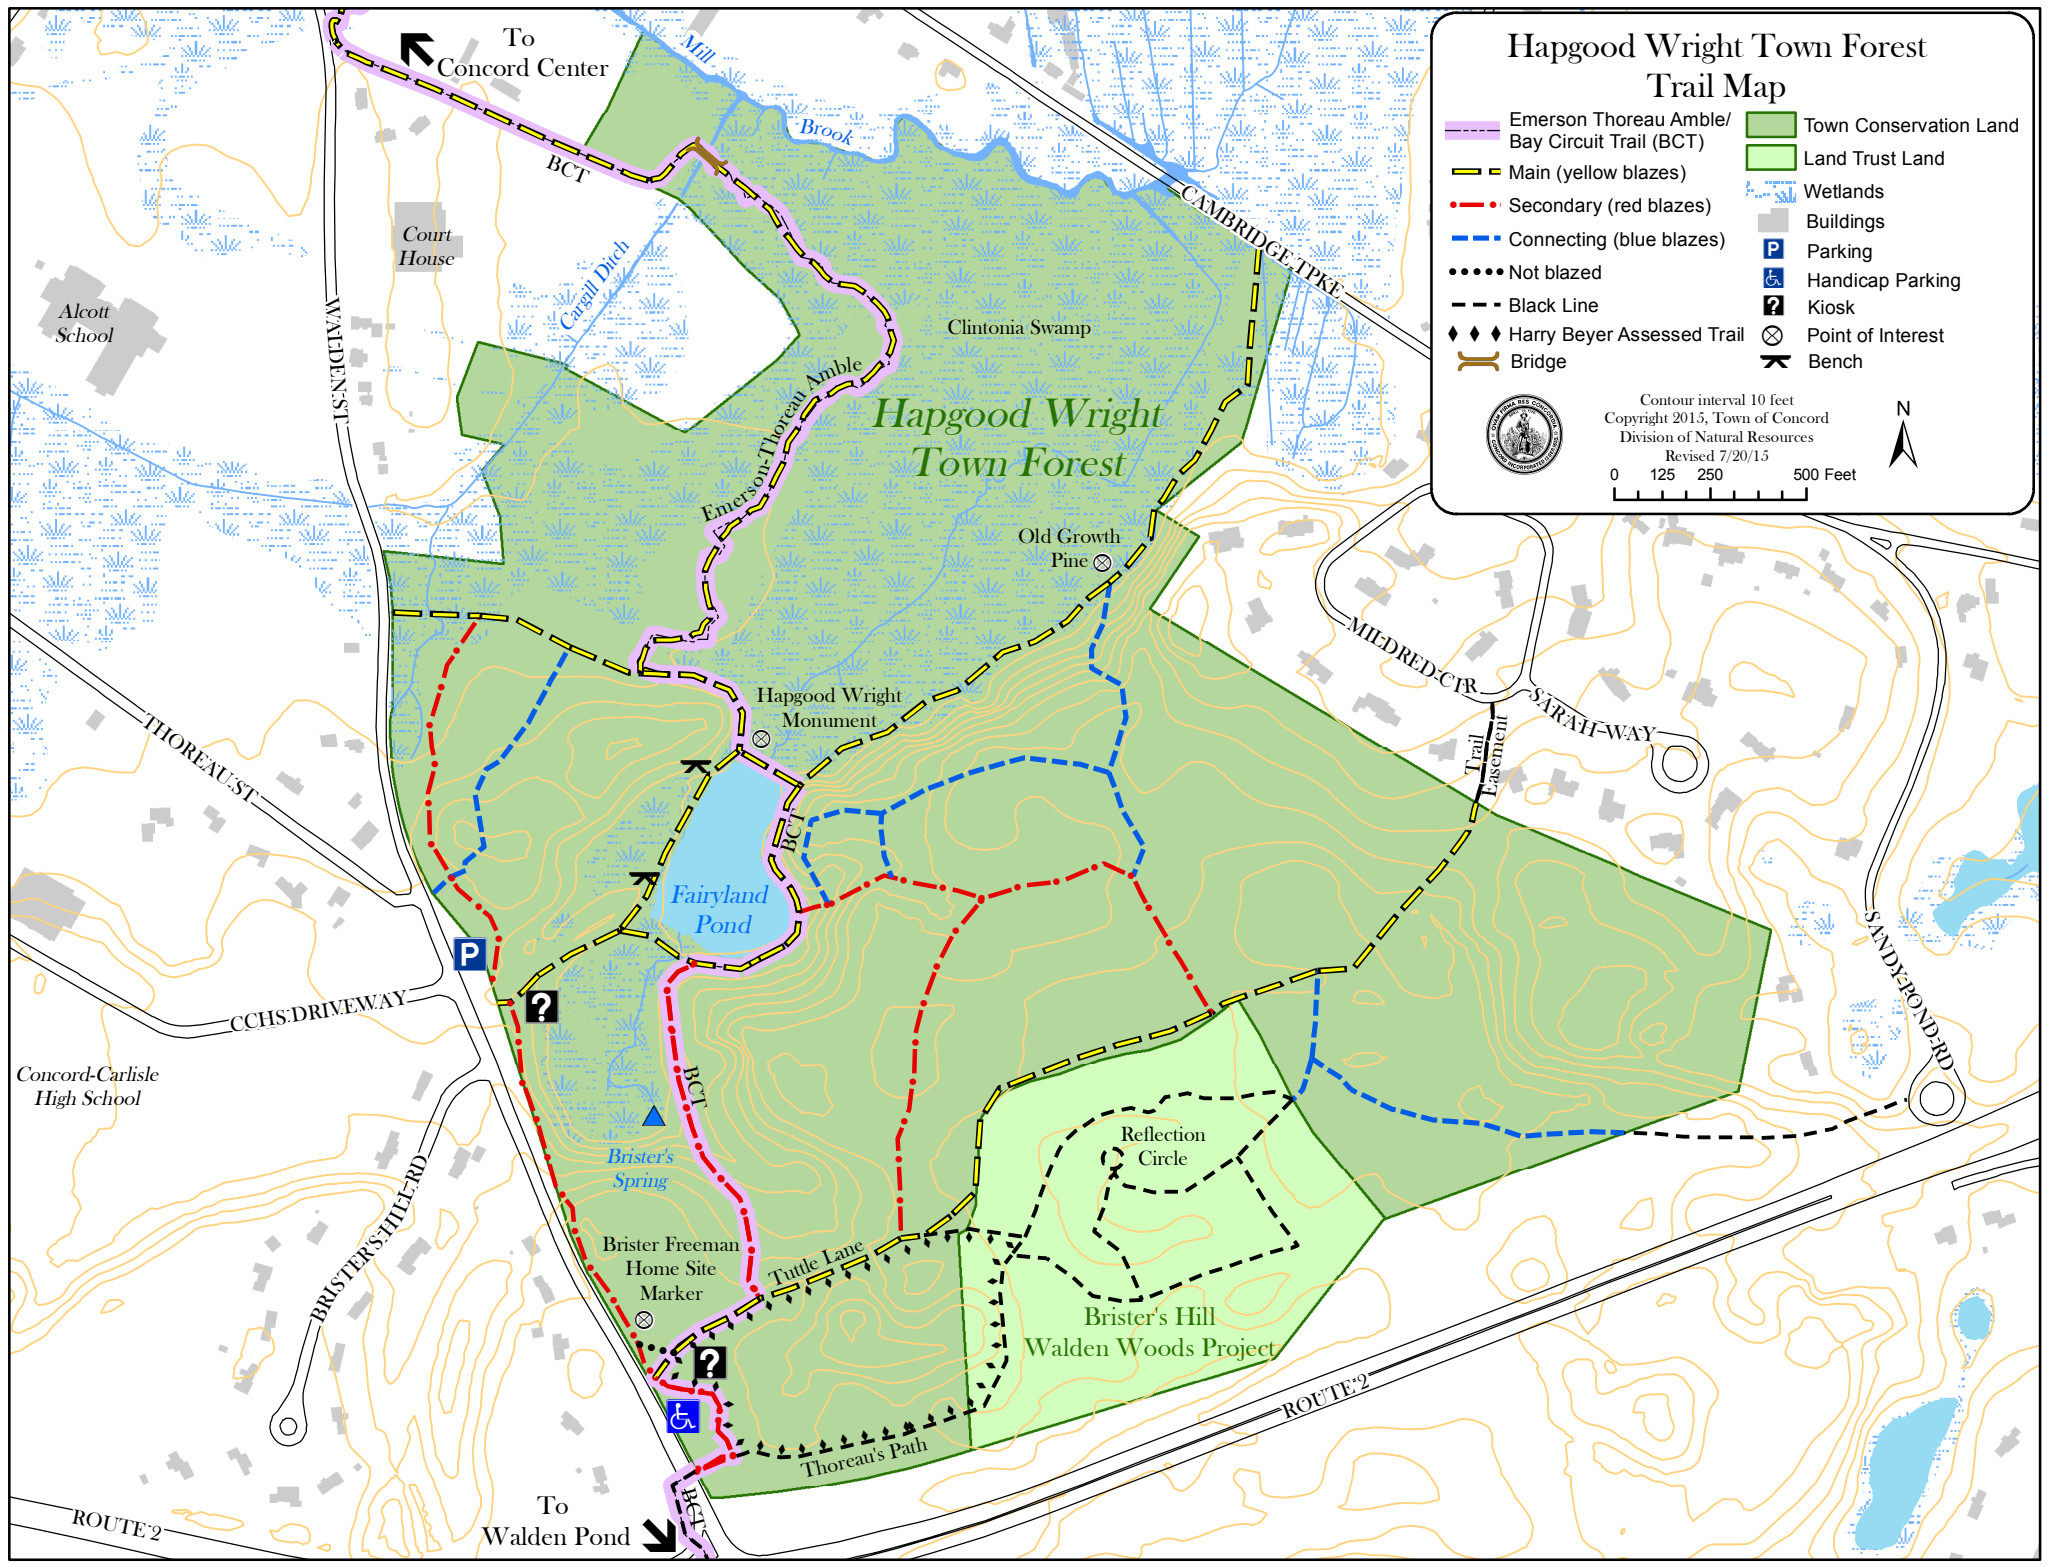

Hapgood Wright Town Forest Trail Map

- Emerson Thoreau Amble/ Bay Circuit Trail (BCT)
- Main (yellow blazes)
- Secondary (red blazes)
- Connecting (blue blazes)
- Not blazed
- Black Line
- Harry Beyer Assessed Trail
- Bridge
- Town Conservation Land
- Land Trust Land
- Wetlands
- Buildings
- Parking
- Handicap Parking
- Kiosk
- Point of Interest
- Bench

Contour interval 10 feet
 Copyright 2015, Town of Concord
 Division of Natural Resources
 Revised 7/20/15

Concord-Carlisle High School

ROUTE 2

To Walden Pond

To Concord Center

ROUTE 2