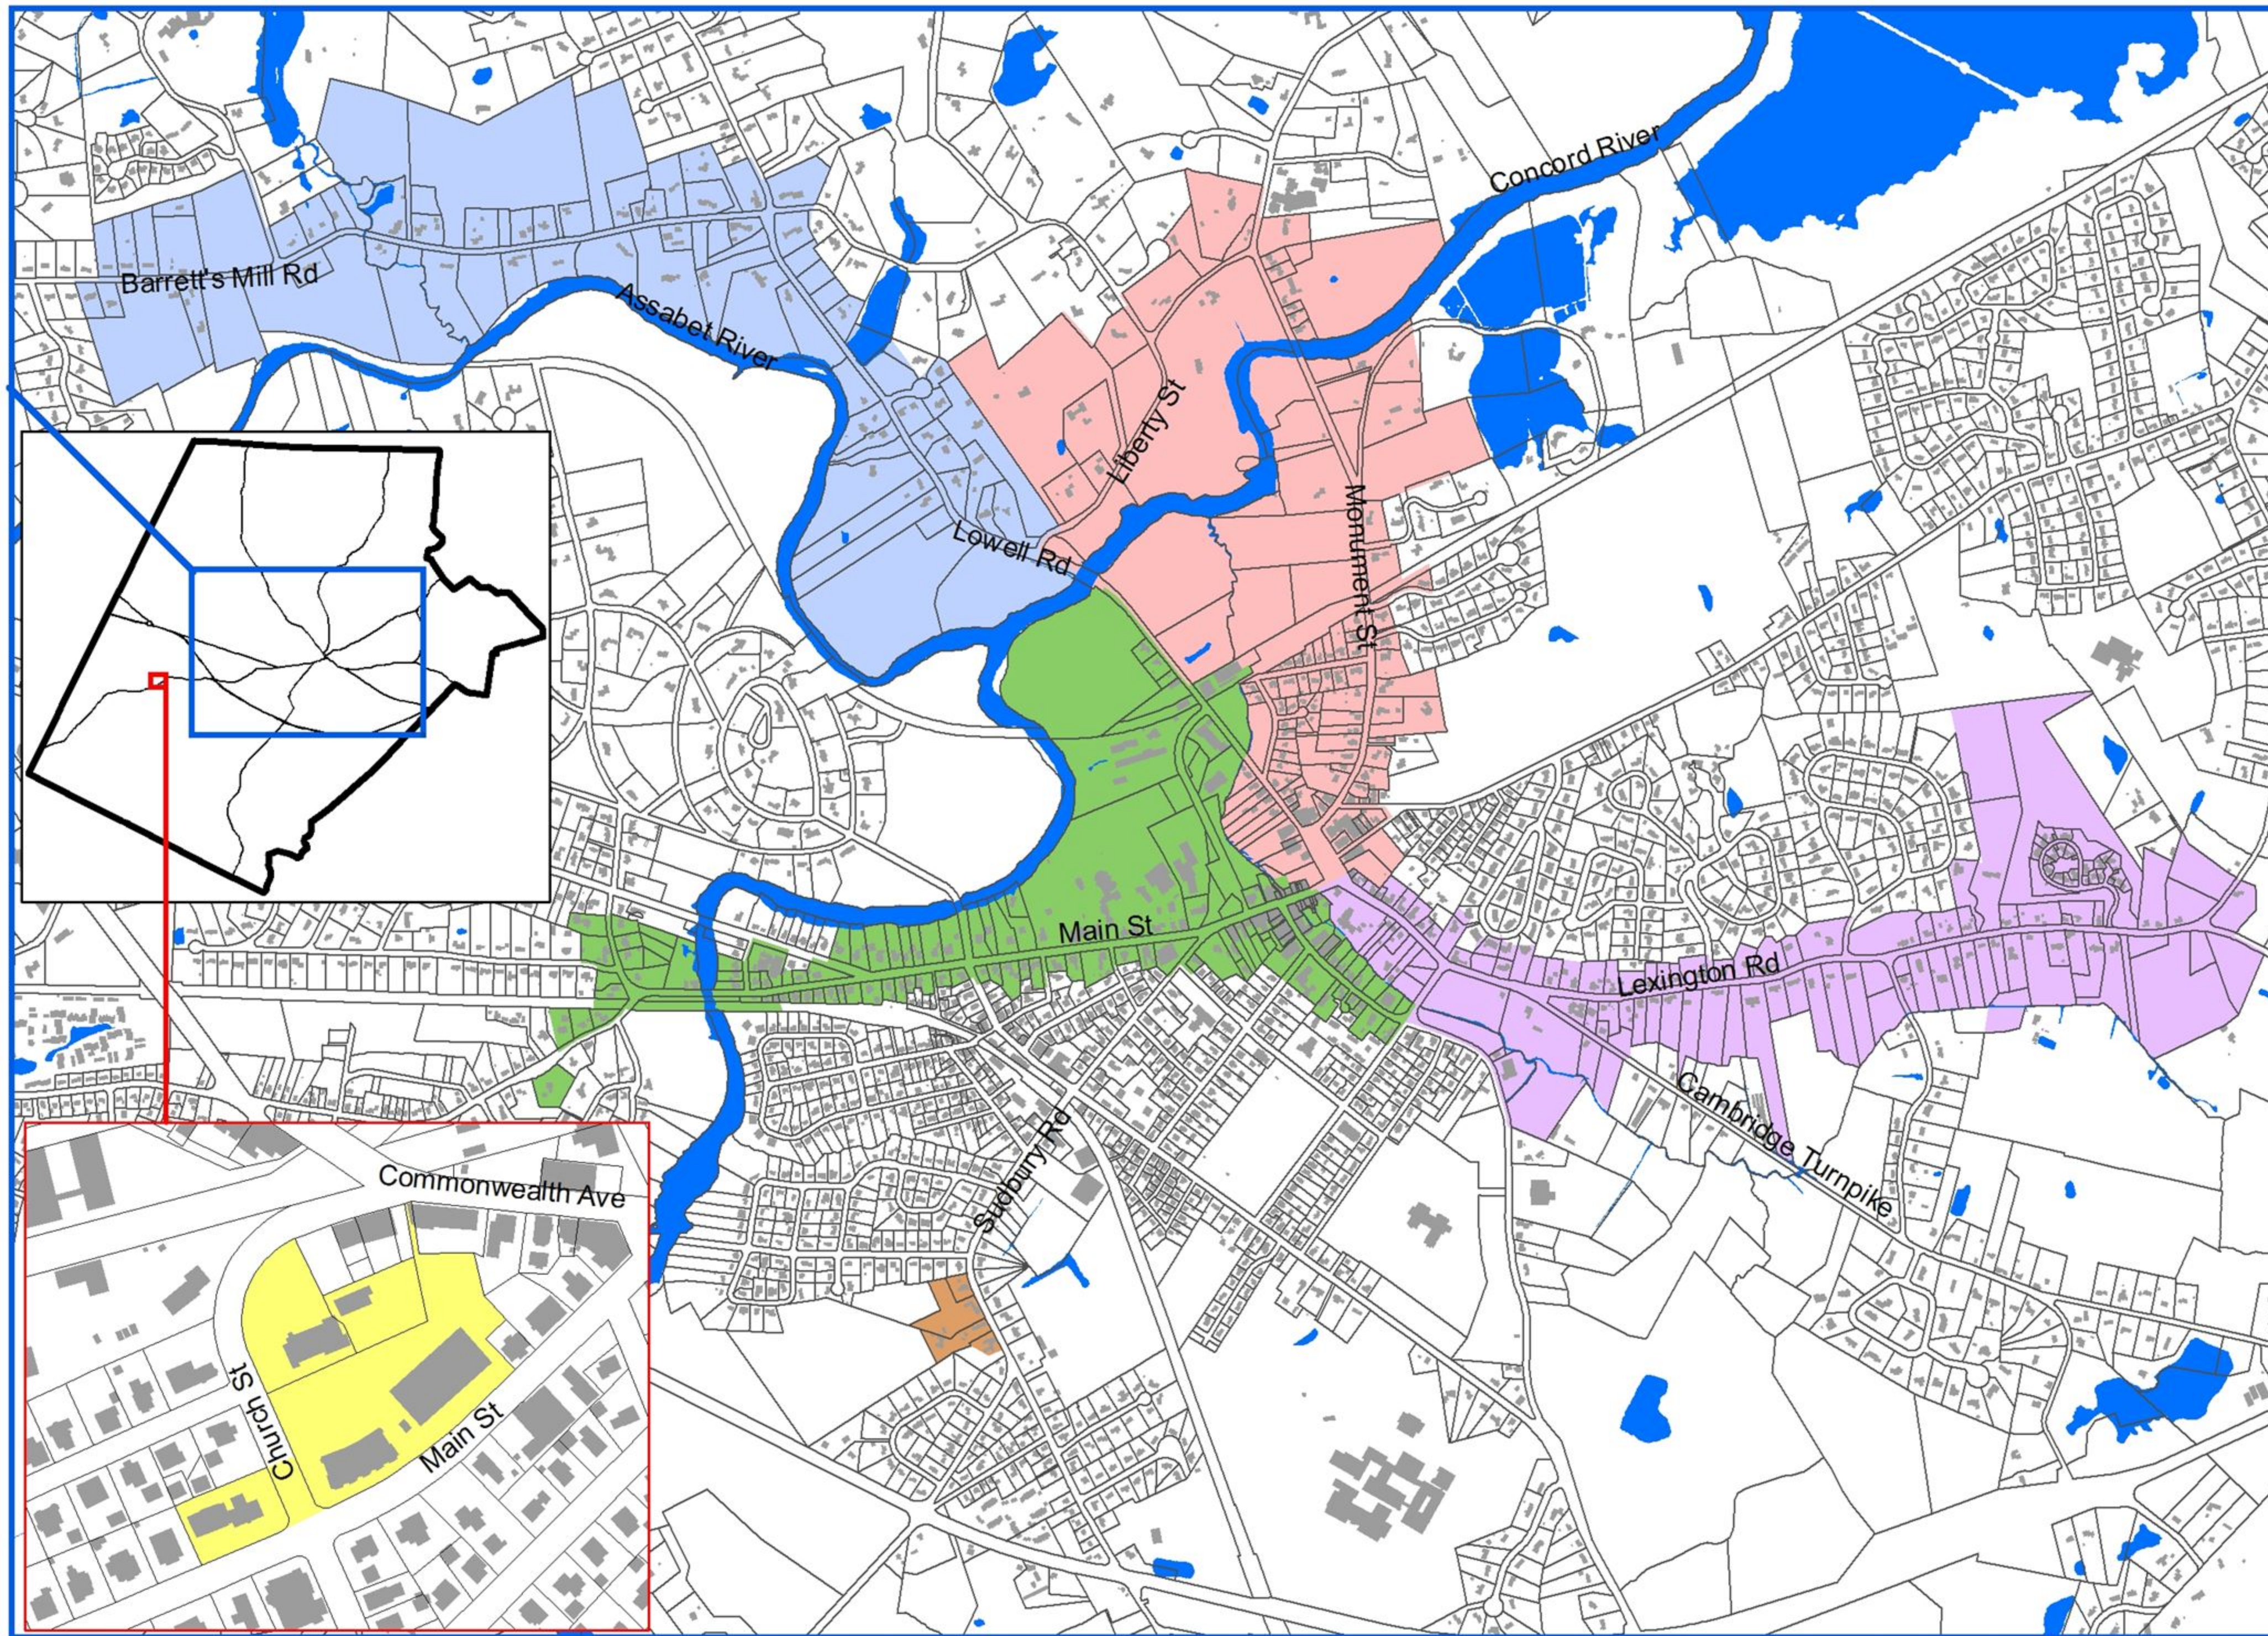

Town of Concord Historic Districts Map

- Historic Districts**
- American Mile
 - Barrett Farm
 - Church Street
 - Hubbardville
 - Main Street
 - North Bridge/Monument Square

April 2016