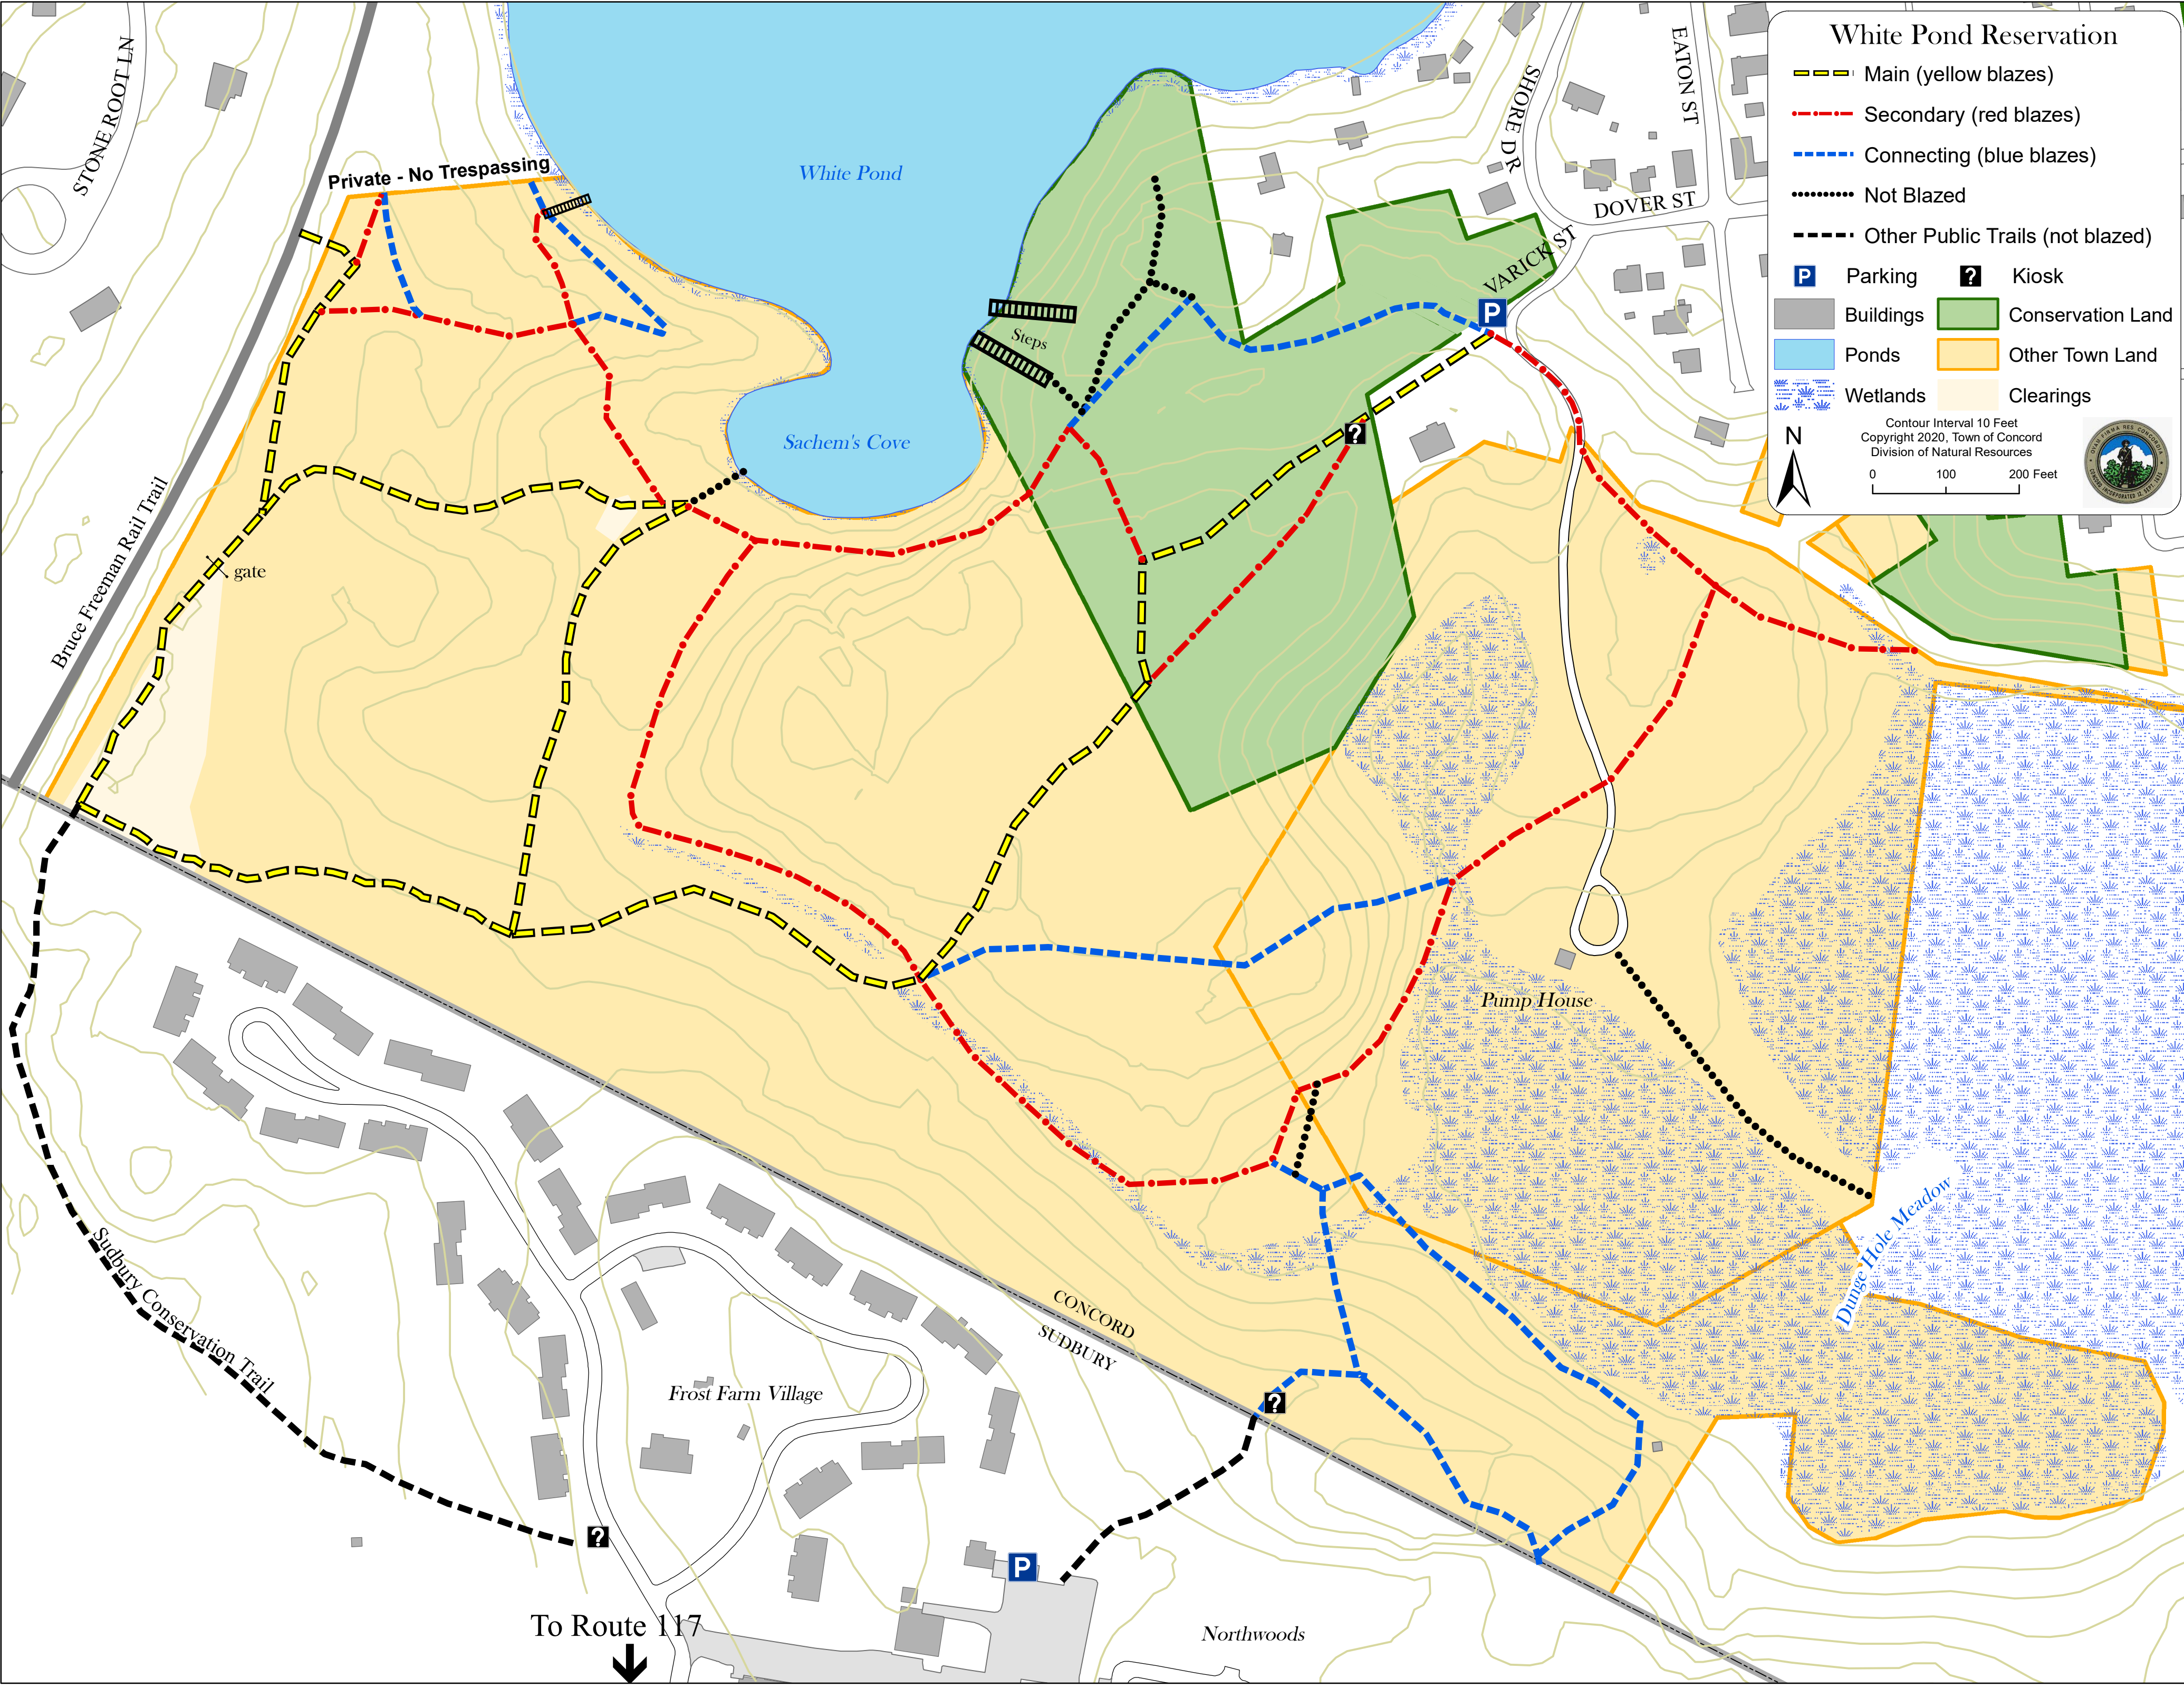

White Pond Reservation

- Main (yellow blazes)
- Secondary (red blazes)
- Connecting (blue blazes)
- Not Blazed
- - - - Other Public Trails (not blazed)
- P** Parking **?** Kiosk
- Buildings Conservation Land
- Ponds Other Town Land
- Wetlands Clearings

Contour Interval 10 Feet
Copyright 2020, Town of Concord
Division of Natural Resources

To Route 117
↓