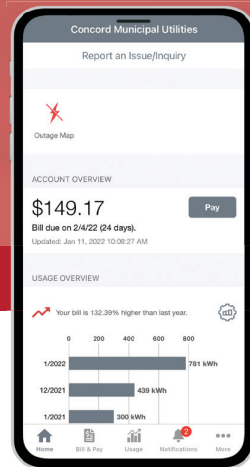

# INTRODUCING SMARTHUB

On the go? Be in control...

SMART LIFE. SMART MANAGEMENT. SMARTHUB.

SmartHub is a mobile and web app that allows you to do business with Concord Municipal Utilities like never before.

- Manage your account
- Report service outages
- Monitor usage 24/7
- View and pay your bill
- Receive important notices
- Opt for paperless

...all in the palm of your hand and online. Sign up today.

Visit <https://concordma.gov/2434/SmartHub-Customer-Portal>