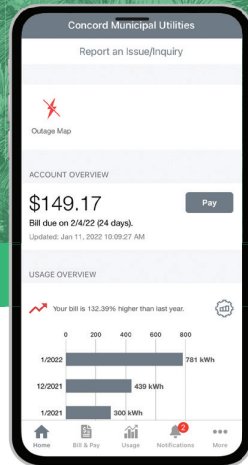

TOWN OF CONCORD
MUNICIPAL UTILITIES

ELECTRIC | WATER | SEWER | TELECOMMUNICATIONS