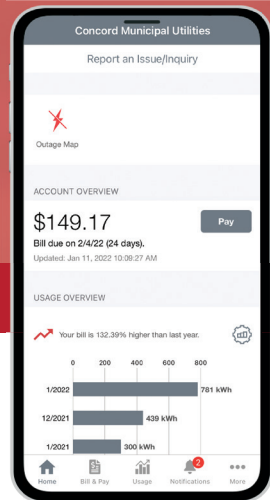

- Manage your account
- Report service outages
- Monitor usage 24/7
- View and pay your bill
- Receive important notices
- Opt for paperless

...all in the palm of your hand and online. Sign up today.

Visit <https://concordma.gov/2434/SmartHub-Customer-Portal>