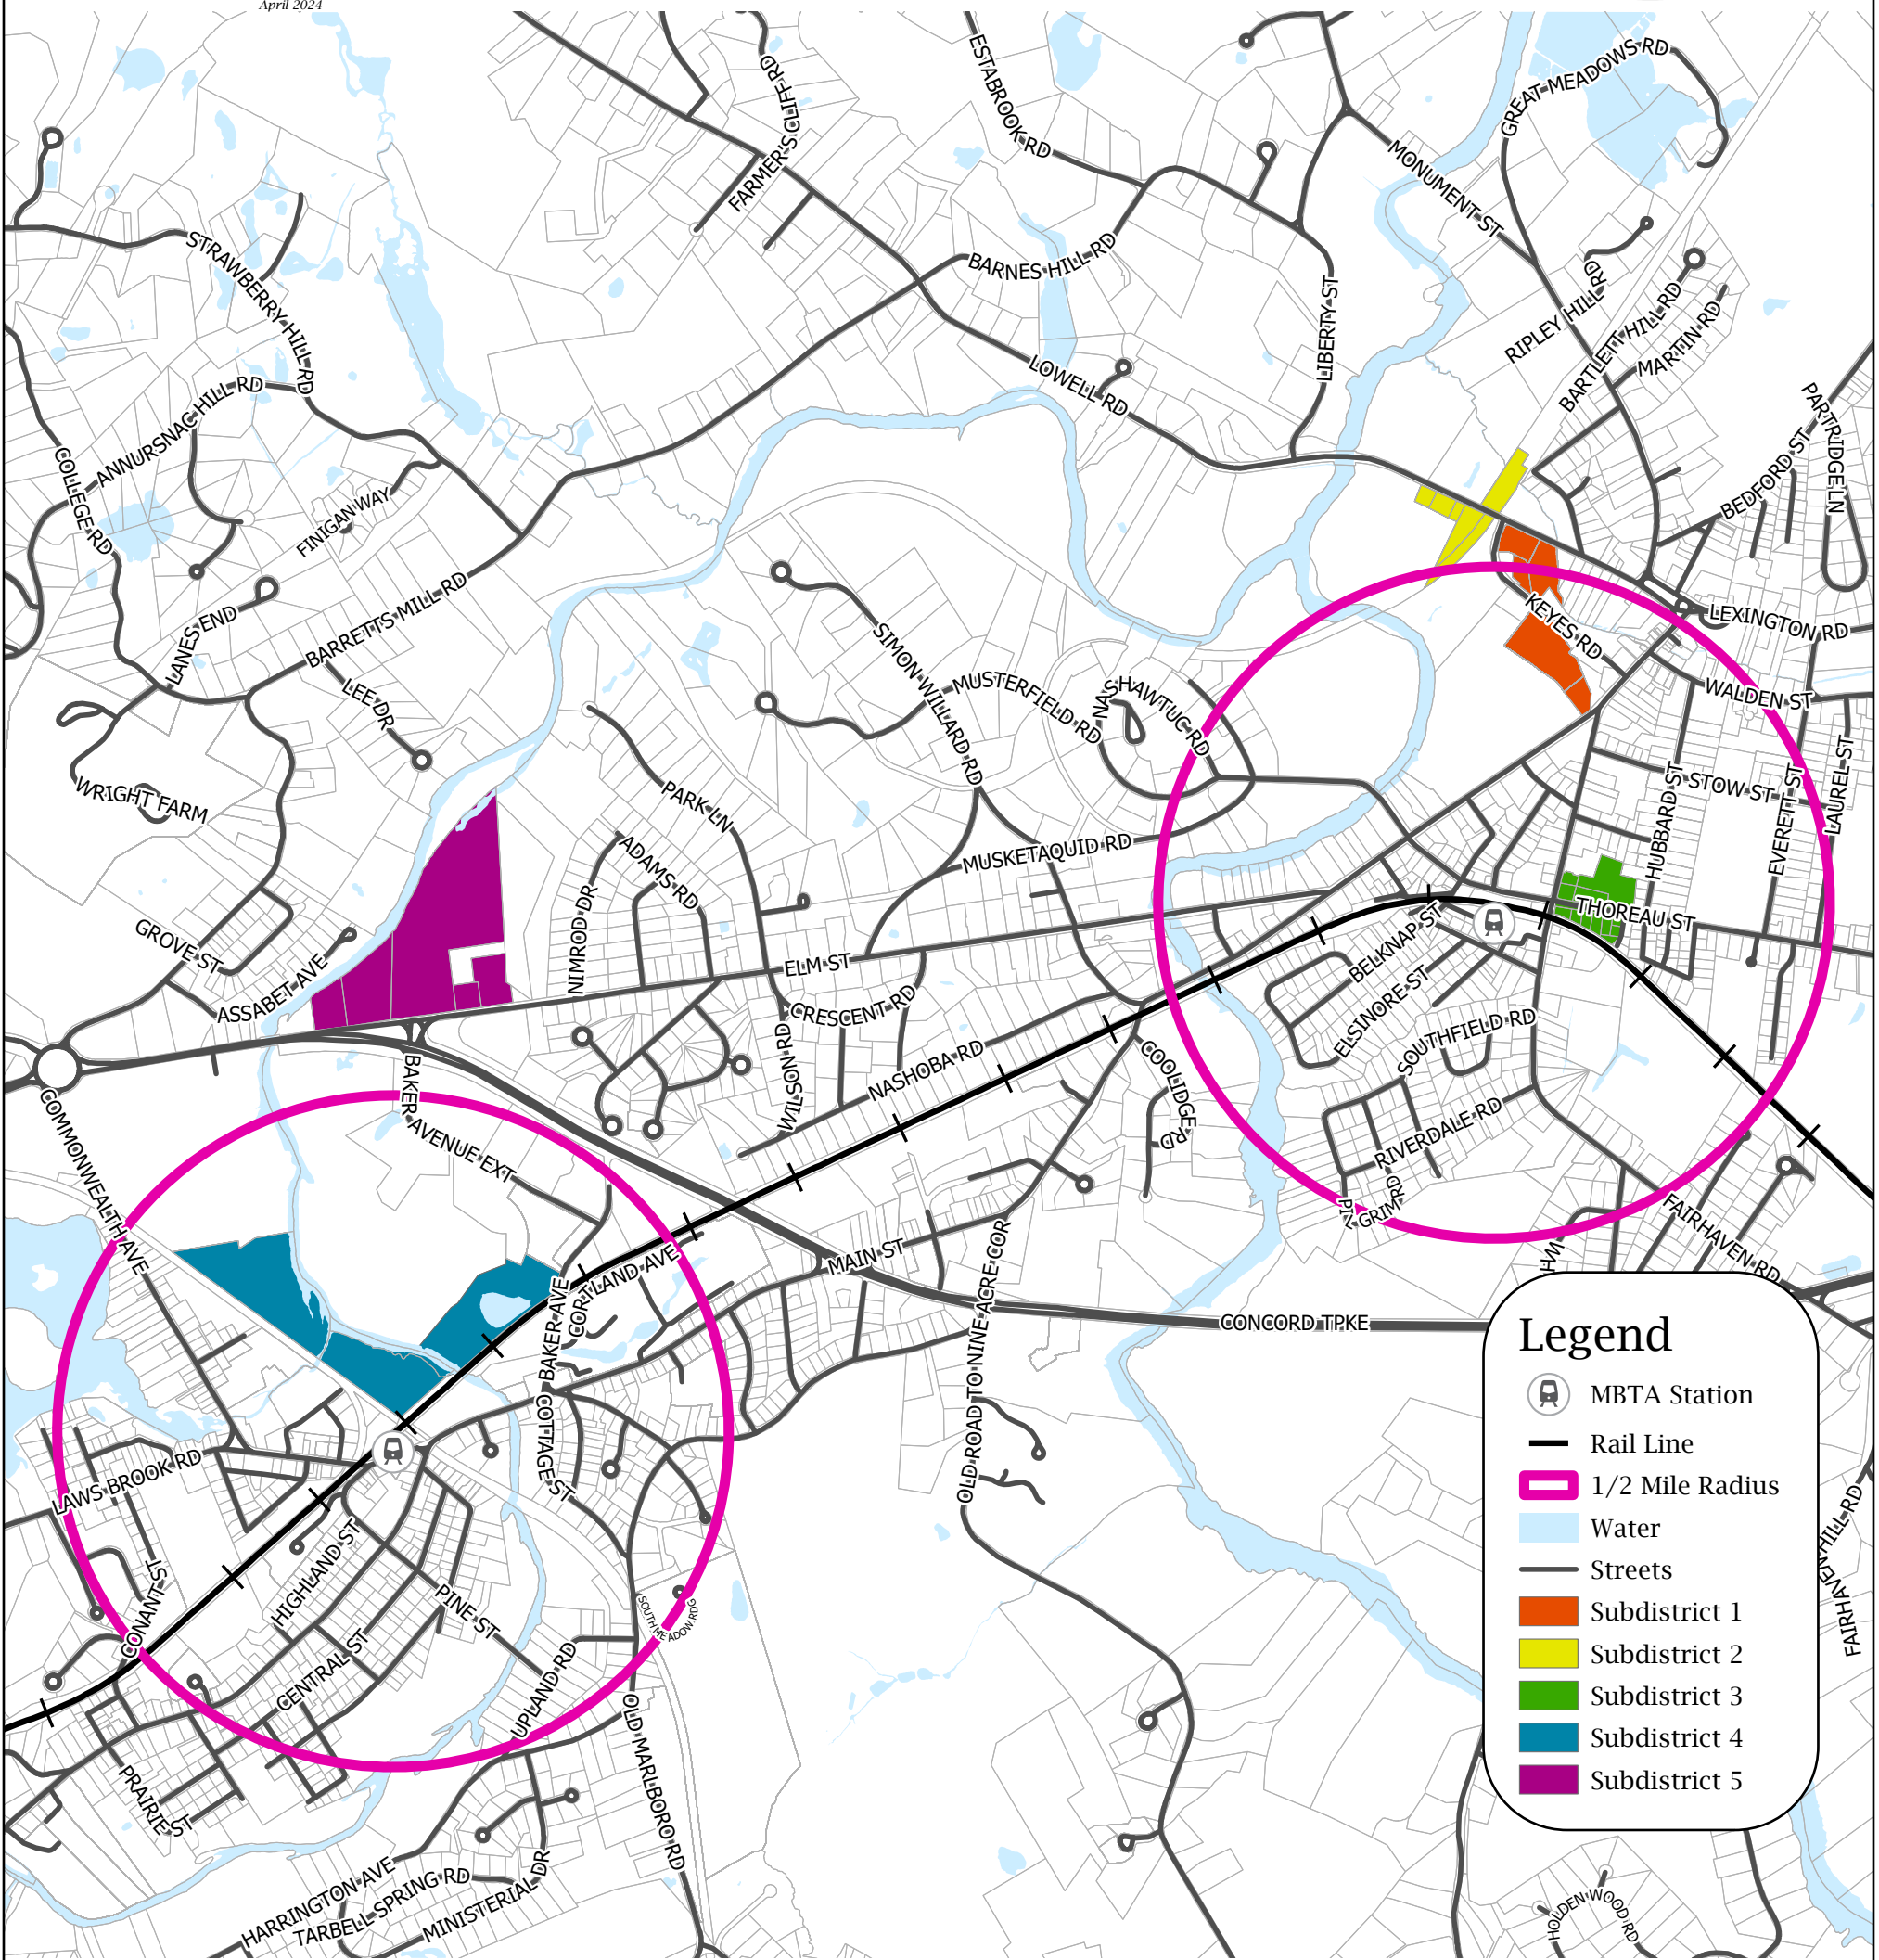

TOWN OF CONCORD MASSACHUSETTS

MBTA COMMUNITIES MULTI-FAMILY OVERLAY DISTRICT

April 2024

Legend

- MBTA Station
- Rail Line
- 1/2 Mile Radius
- Water
- Streets
- Subdistrict 1
- Subdistrict 2
- Subdistrict 3
- Subdistrict 4
- Subdistrict 5

This map was created by Concord GIS. The information is provided as a reasonably accurate point of reference, but is not intended to represent authoritative location, and is not to be used for conveyances. The Town of Concord shall not be held responsible for the accuracy or misuse of these data.

1 inch equals 1400 feet