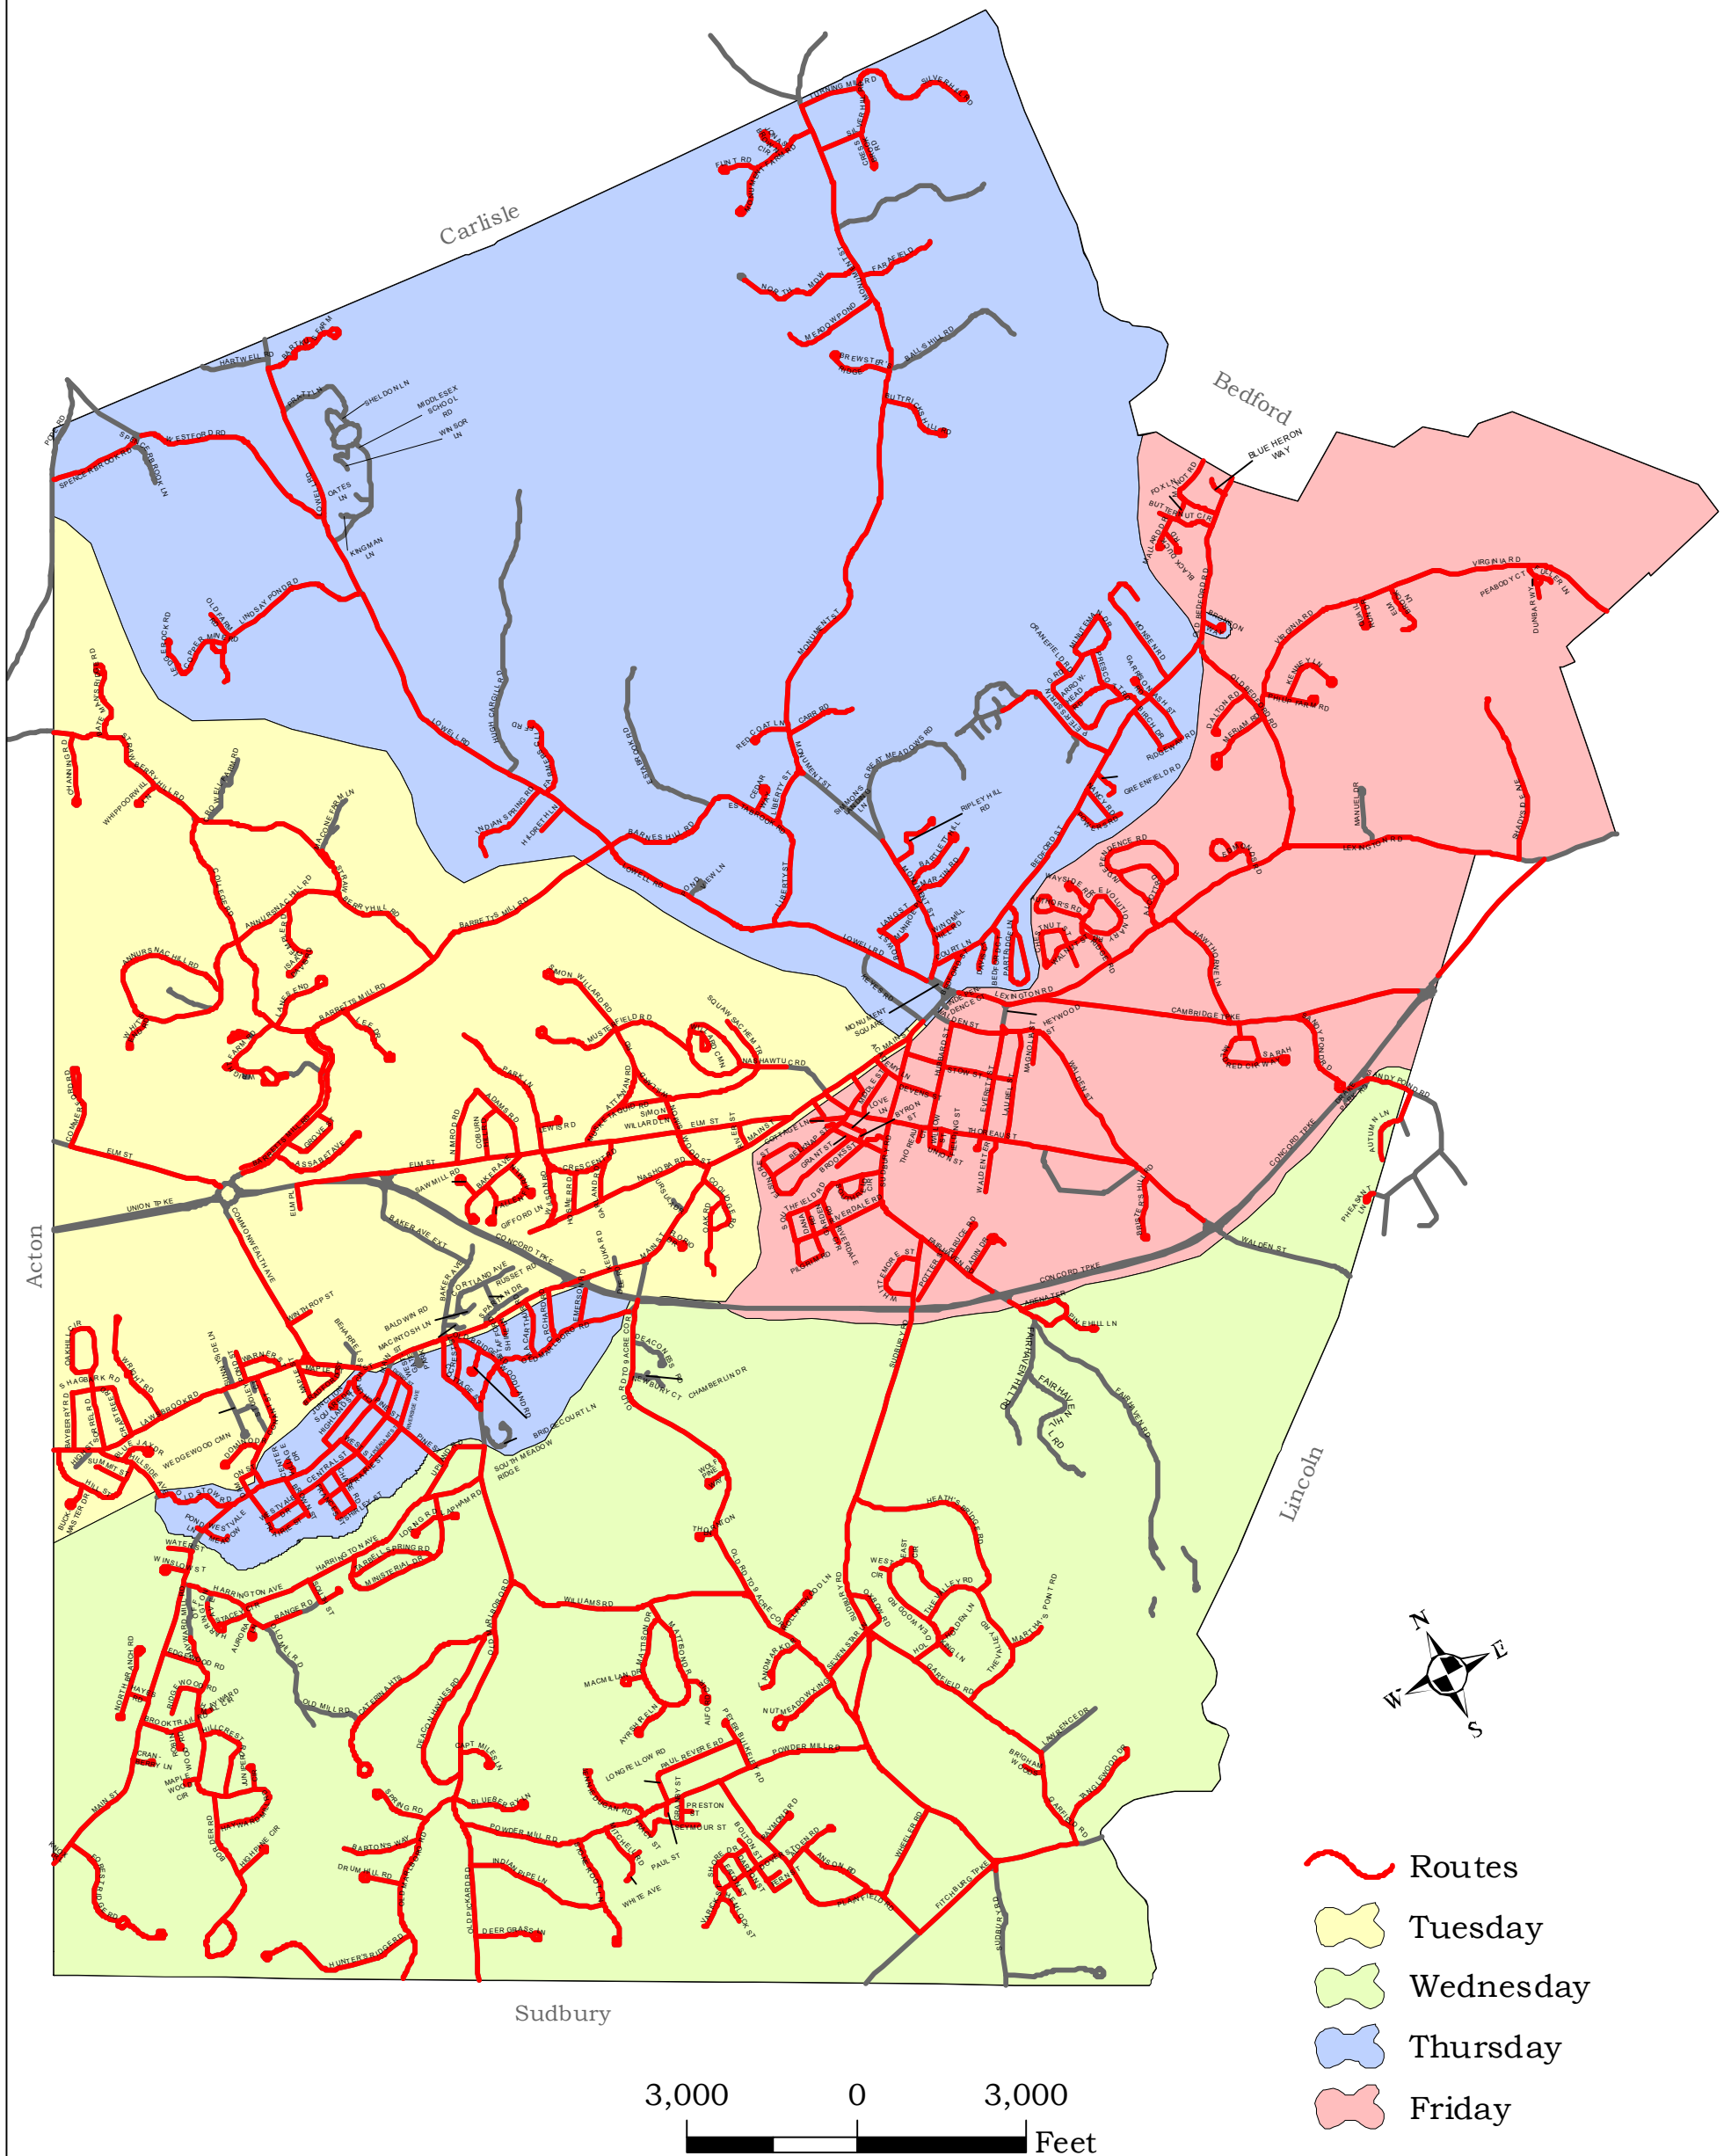

Recycling/Trash Routes & Pick-up Days

This map was created by Concord Public Works. The information is provided as a reasonably accurate point of reference, but is not intended to represent authoritative location, and is not to be used for conveyances. The Town of Concord shall not be held responsible for the accuracy or misuse of these data.

1 inch equals 3,000 feet