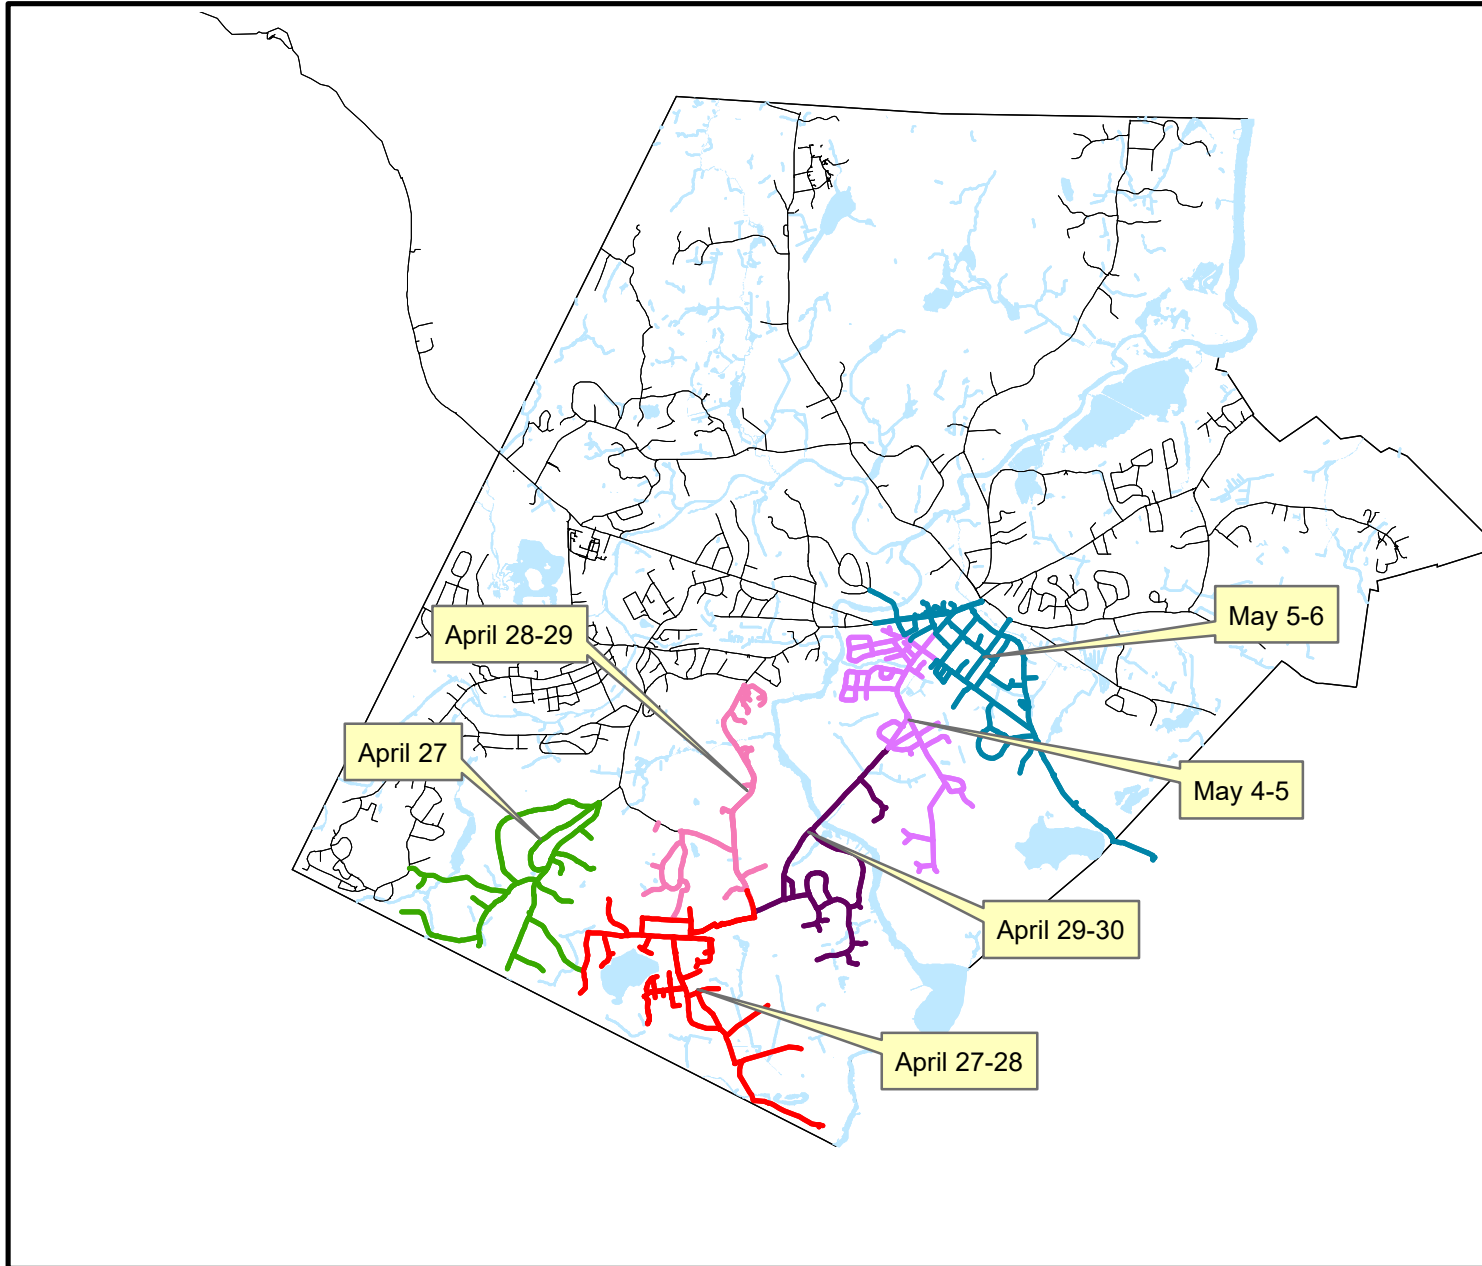

Spring 2020 Water Main Flushing Program

Town of Concord Water/Sewer Division

This map was created by
Concord Public Works.
The information is provided as a
reasonably accurate point of reference,
but is not guaranteed and is not
to be used for conveyances.
The Town of Concord shall not
be held responsible for the
accuracy or misuse of this data.

0 0.3 0.6 Miles

April 2020