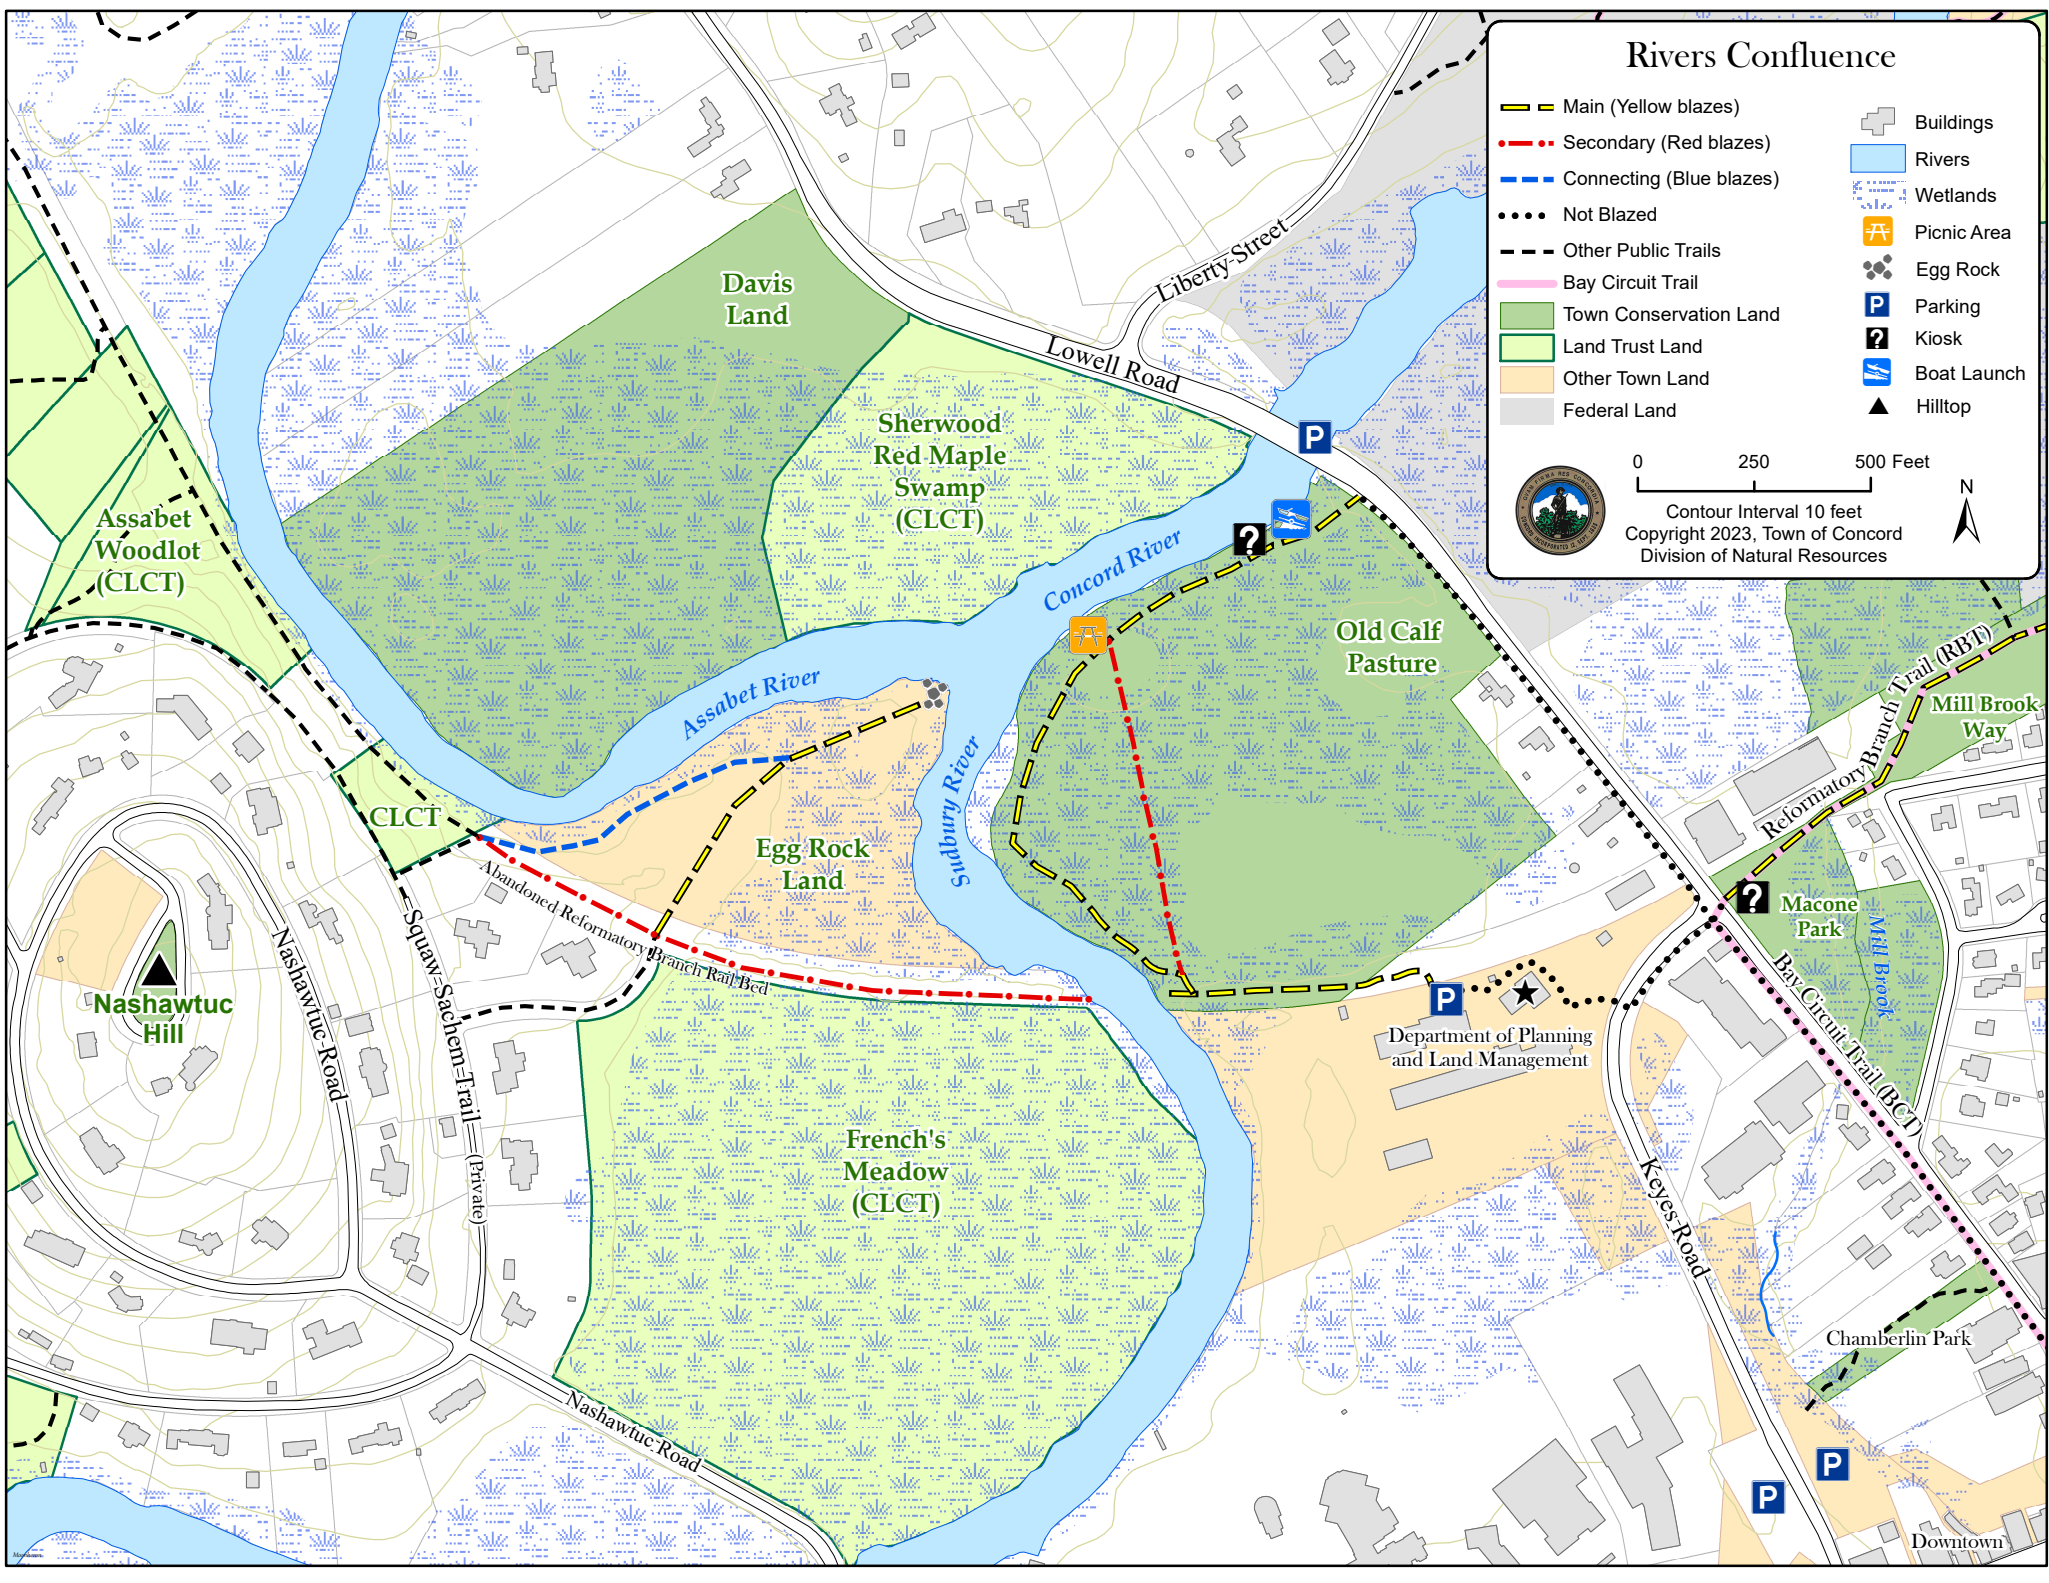

Rivers Confluence

-  Main (Yellow blazes)
-  Secondary (Red blazes)
-  Connecting (Blue blazes)
-  Not Blazed
-  Other Public Trails
-  Bay Circuit Trail
-  Town Conservation Land
-  Land Trust Land
-  Other Town Land
-  Federal Land
-  Buildings
-  Rivers
-  Wetlands
-  Picnic Area
-  Egg Rock
-  Parking
-  Kiosk
-  Boat Launch
-  Hilltop

0 250 500 Feet

Contour Interval 10 feet
 Copyright 2023, Town of Concord
 Division of Natural Resources

Downtown