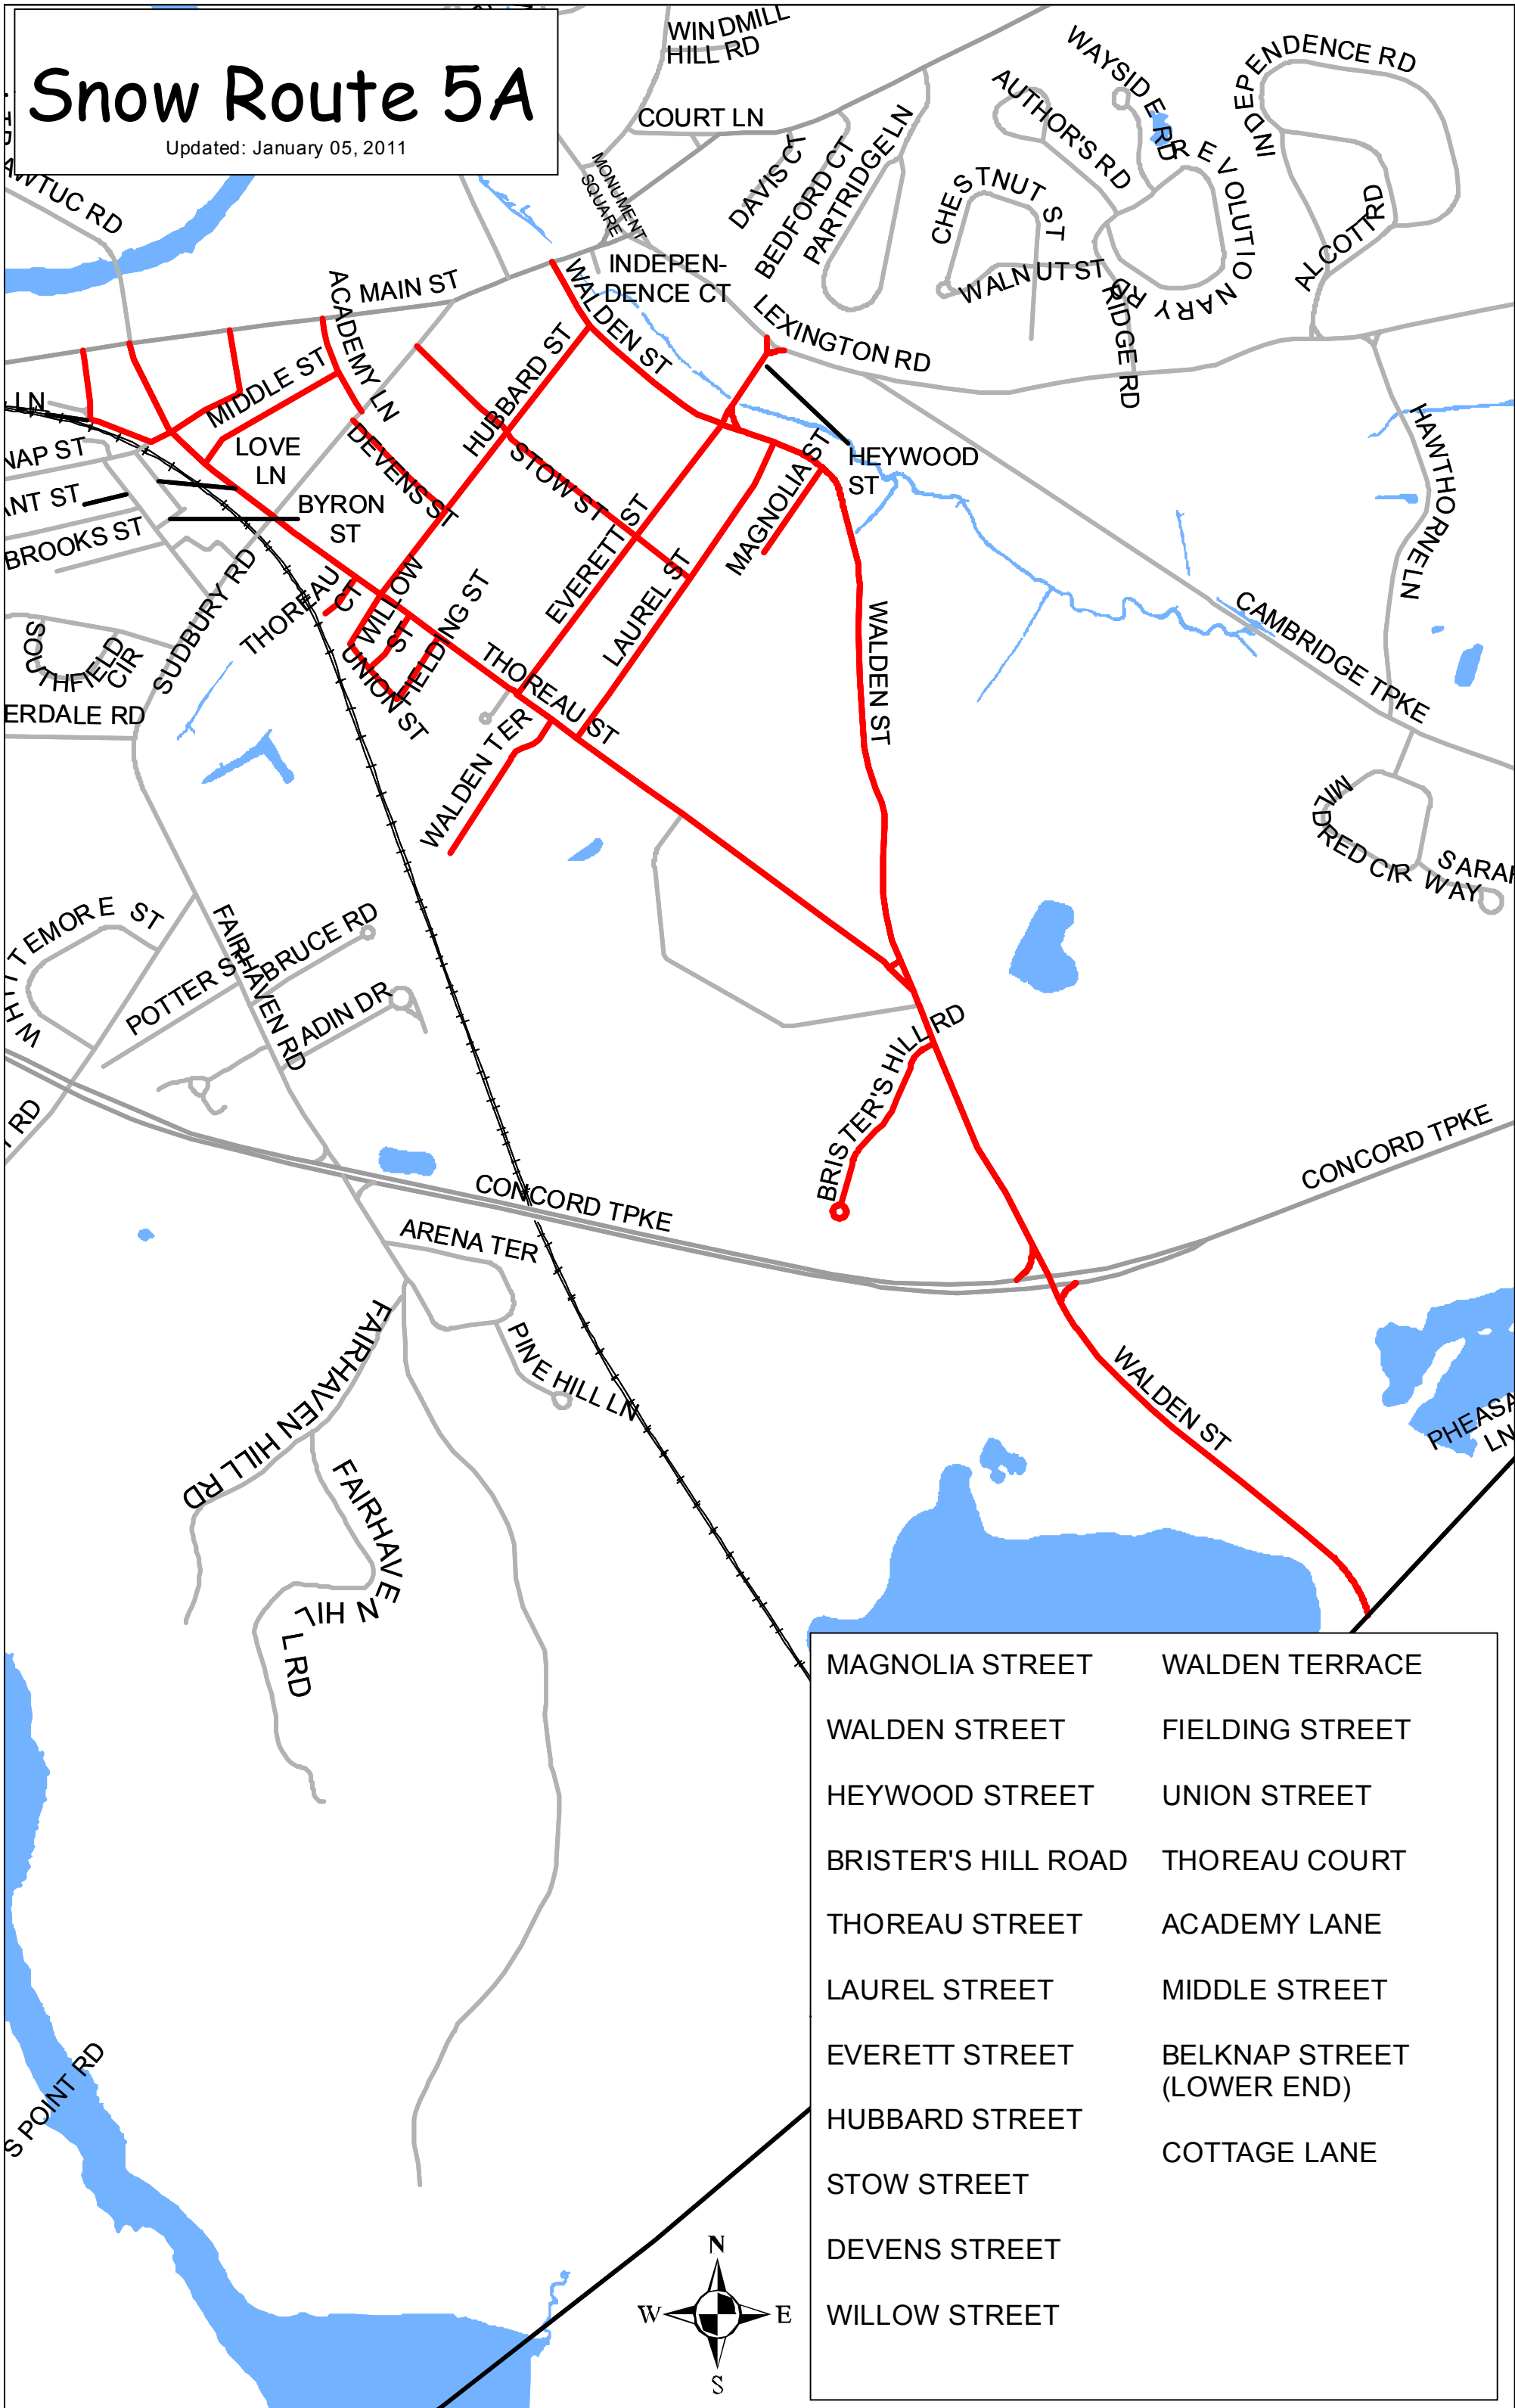

# Snow Route 5A

Updated: January 05, 2011

MAGNOLIA STREET	WALDEN TERRACE
WALDEN STREET	FIELDING STREET
HEYWOOD STREET	UNION STREET
BRISTER'S HILL ROAD	THOREAU COURT
THOREAU STREET	ACADEMY LANE
LAUREL STREET	MIDDLE STREET
EVERETT STREET	BELKNAP STREET (LOWER END)
HUBBARD STREET	COTTAGE LANE
STOW STREET	
DEVENS STREET	
WILLOW STREET	