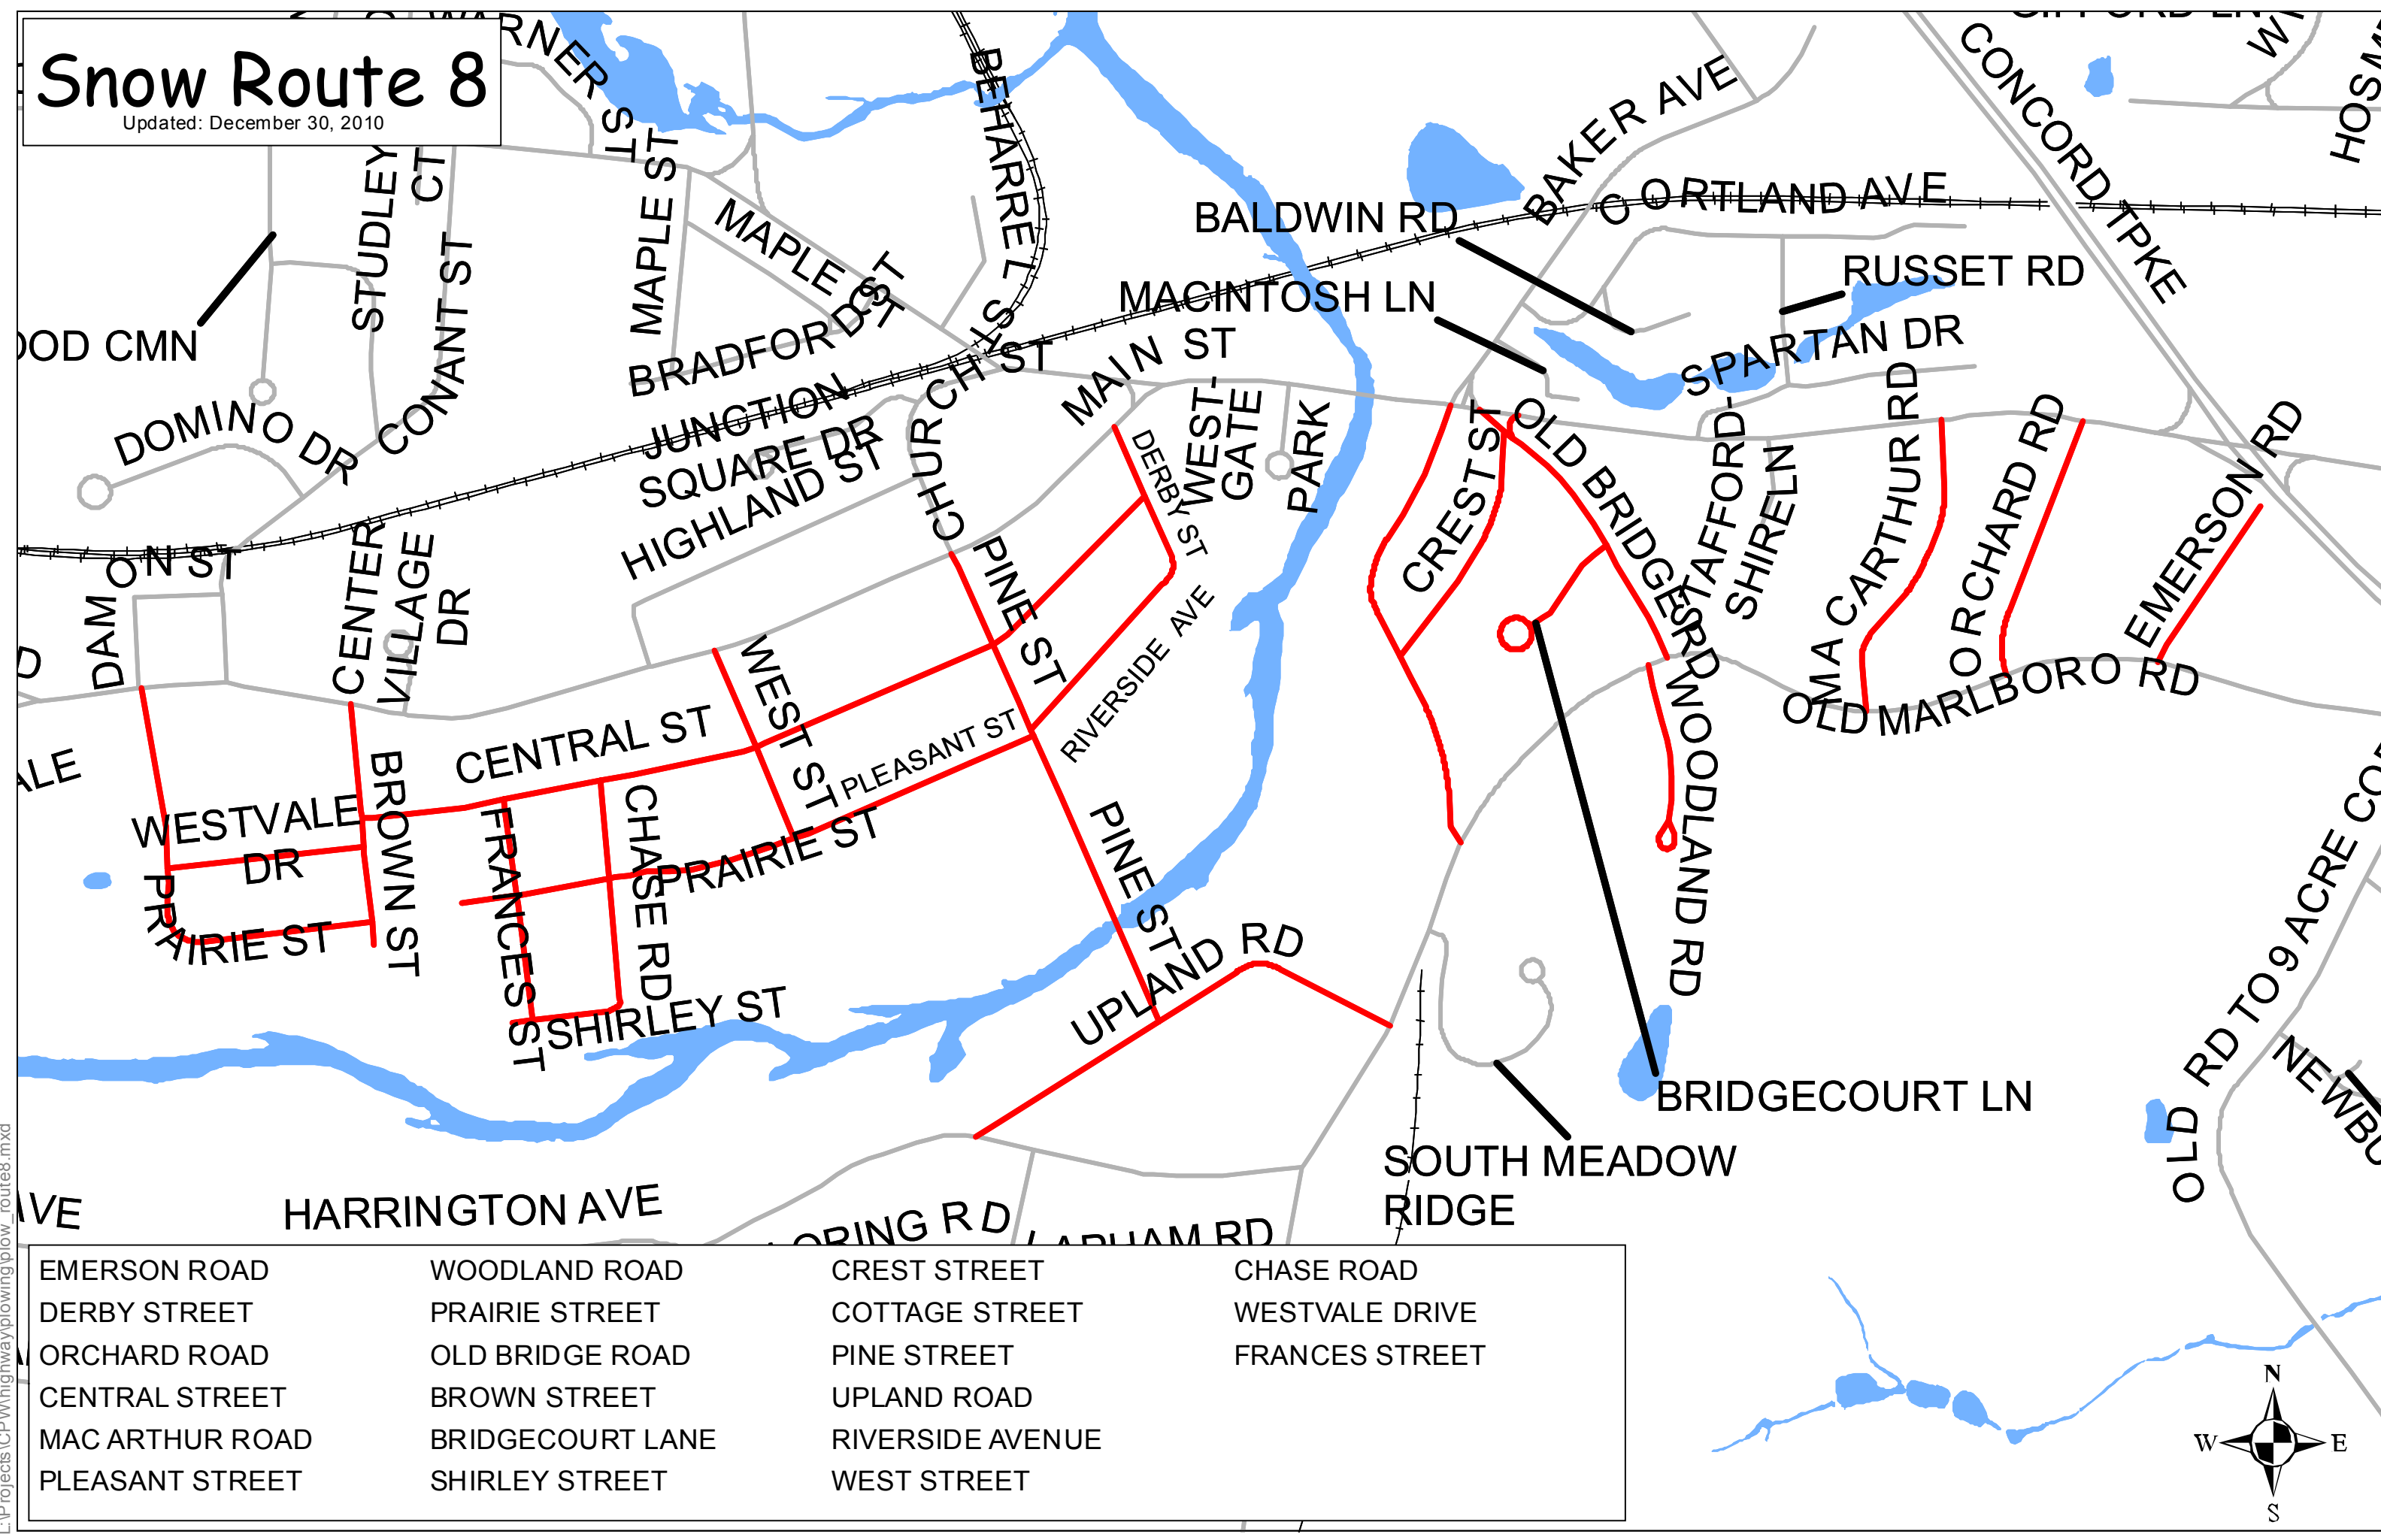

Snow Route 8

Updated: December 30, 2010

EMERSON ROAD	WOODLAND ROAD	CREST STREET	CHASE ROAD
DERBY STREET	PRAIRIE STREET	COTTAGE STREET	WESTVALE DRIVE
ORCHARD ROAD	OLD BRIDGE ROAD	PINE STREET	FRANCES STREET
CENTRAL STREET	BROWN STREET	UPLAND ROAD	
MAC ARTHUR ROAD	BRIDGECOURT LANE	RIVERSIDE AVENUE	
PLEASANT STREET	SHIRLEY STREET	WEST STREET	