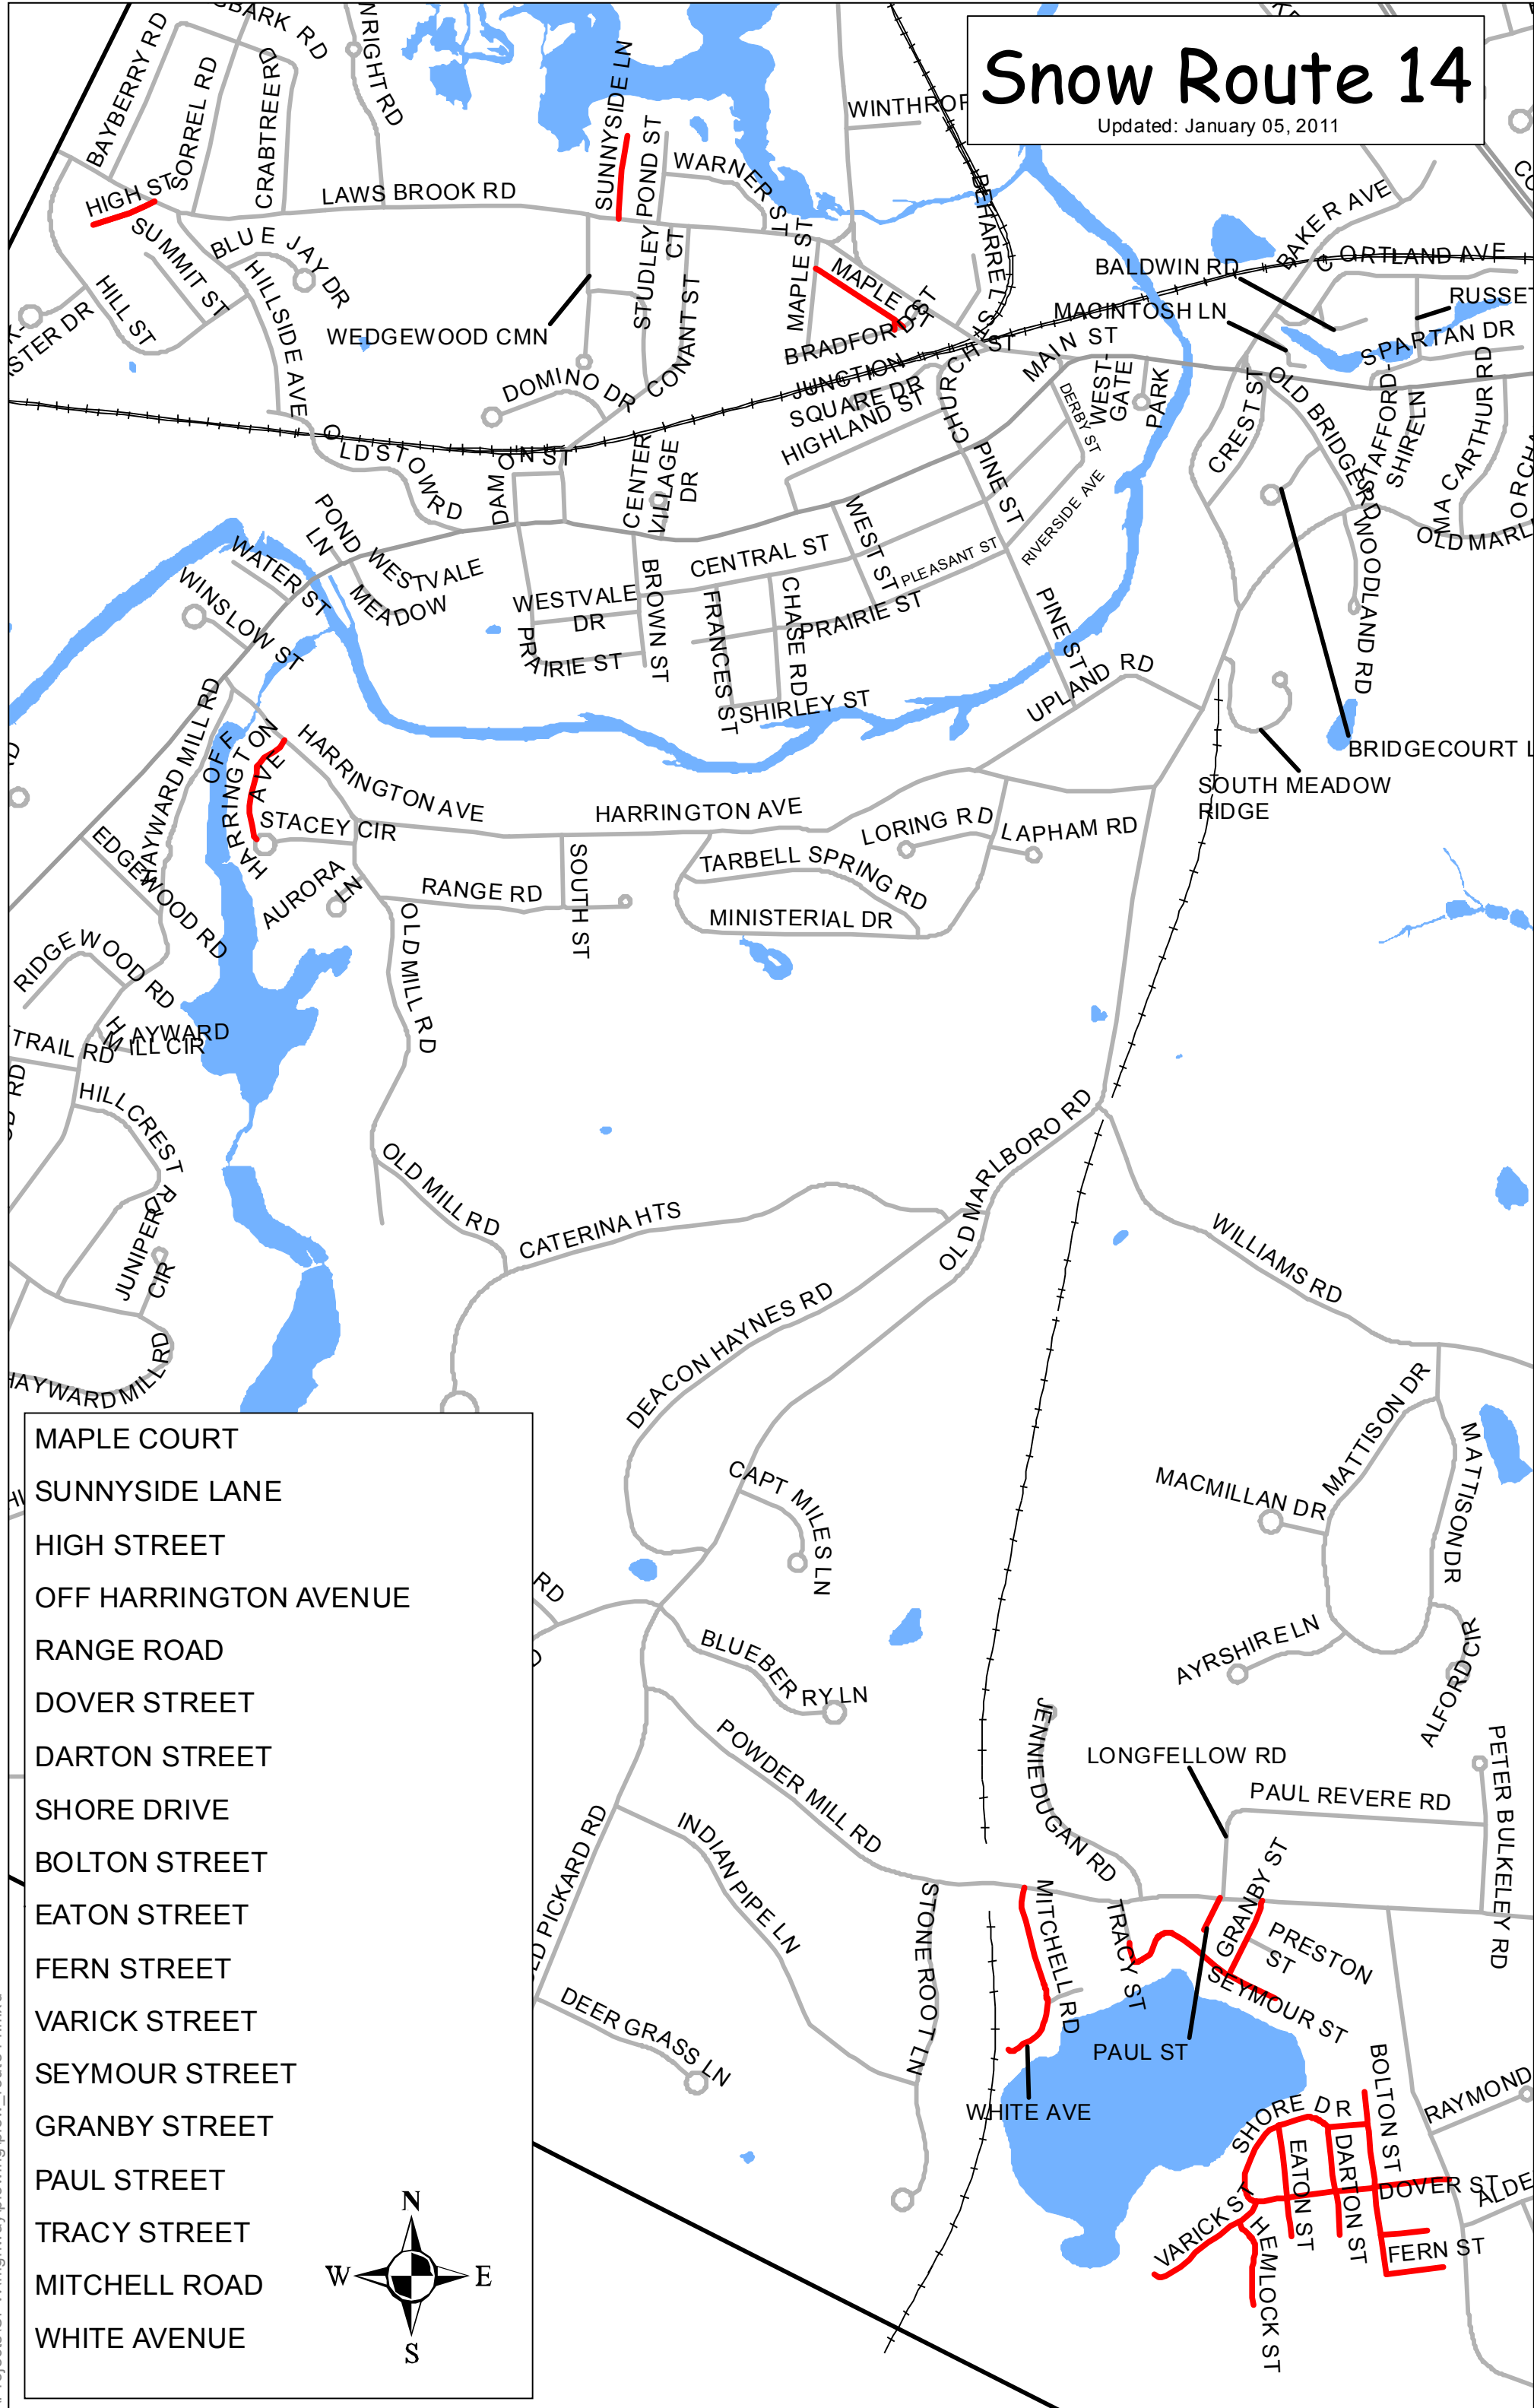

Snow Route 14

Updated: January 05, 2011

- MAPLE COURT
- SUNNYSIDE LANE
- HIGH STREET
- OFF HARRINGTON AVENUE
- RANGE ROAD
- DOVER STREET
- DARTON STREET
- SHORE DRIVE
- BOLTON STREET
- EATON STREET
- FERN STREET
- VARICK STREET
- SEYMOUR STREET
- GRANBY STREET
- PAUL STREET
- TRACY STREET
- MITCHELL ROAD
- WHITE AVENUE