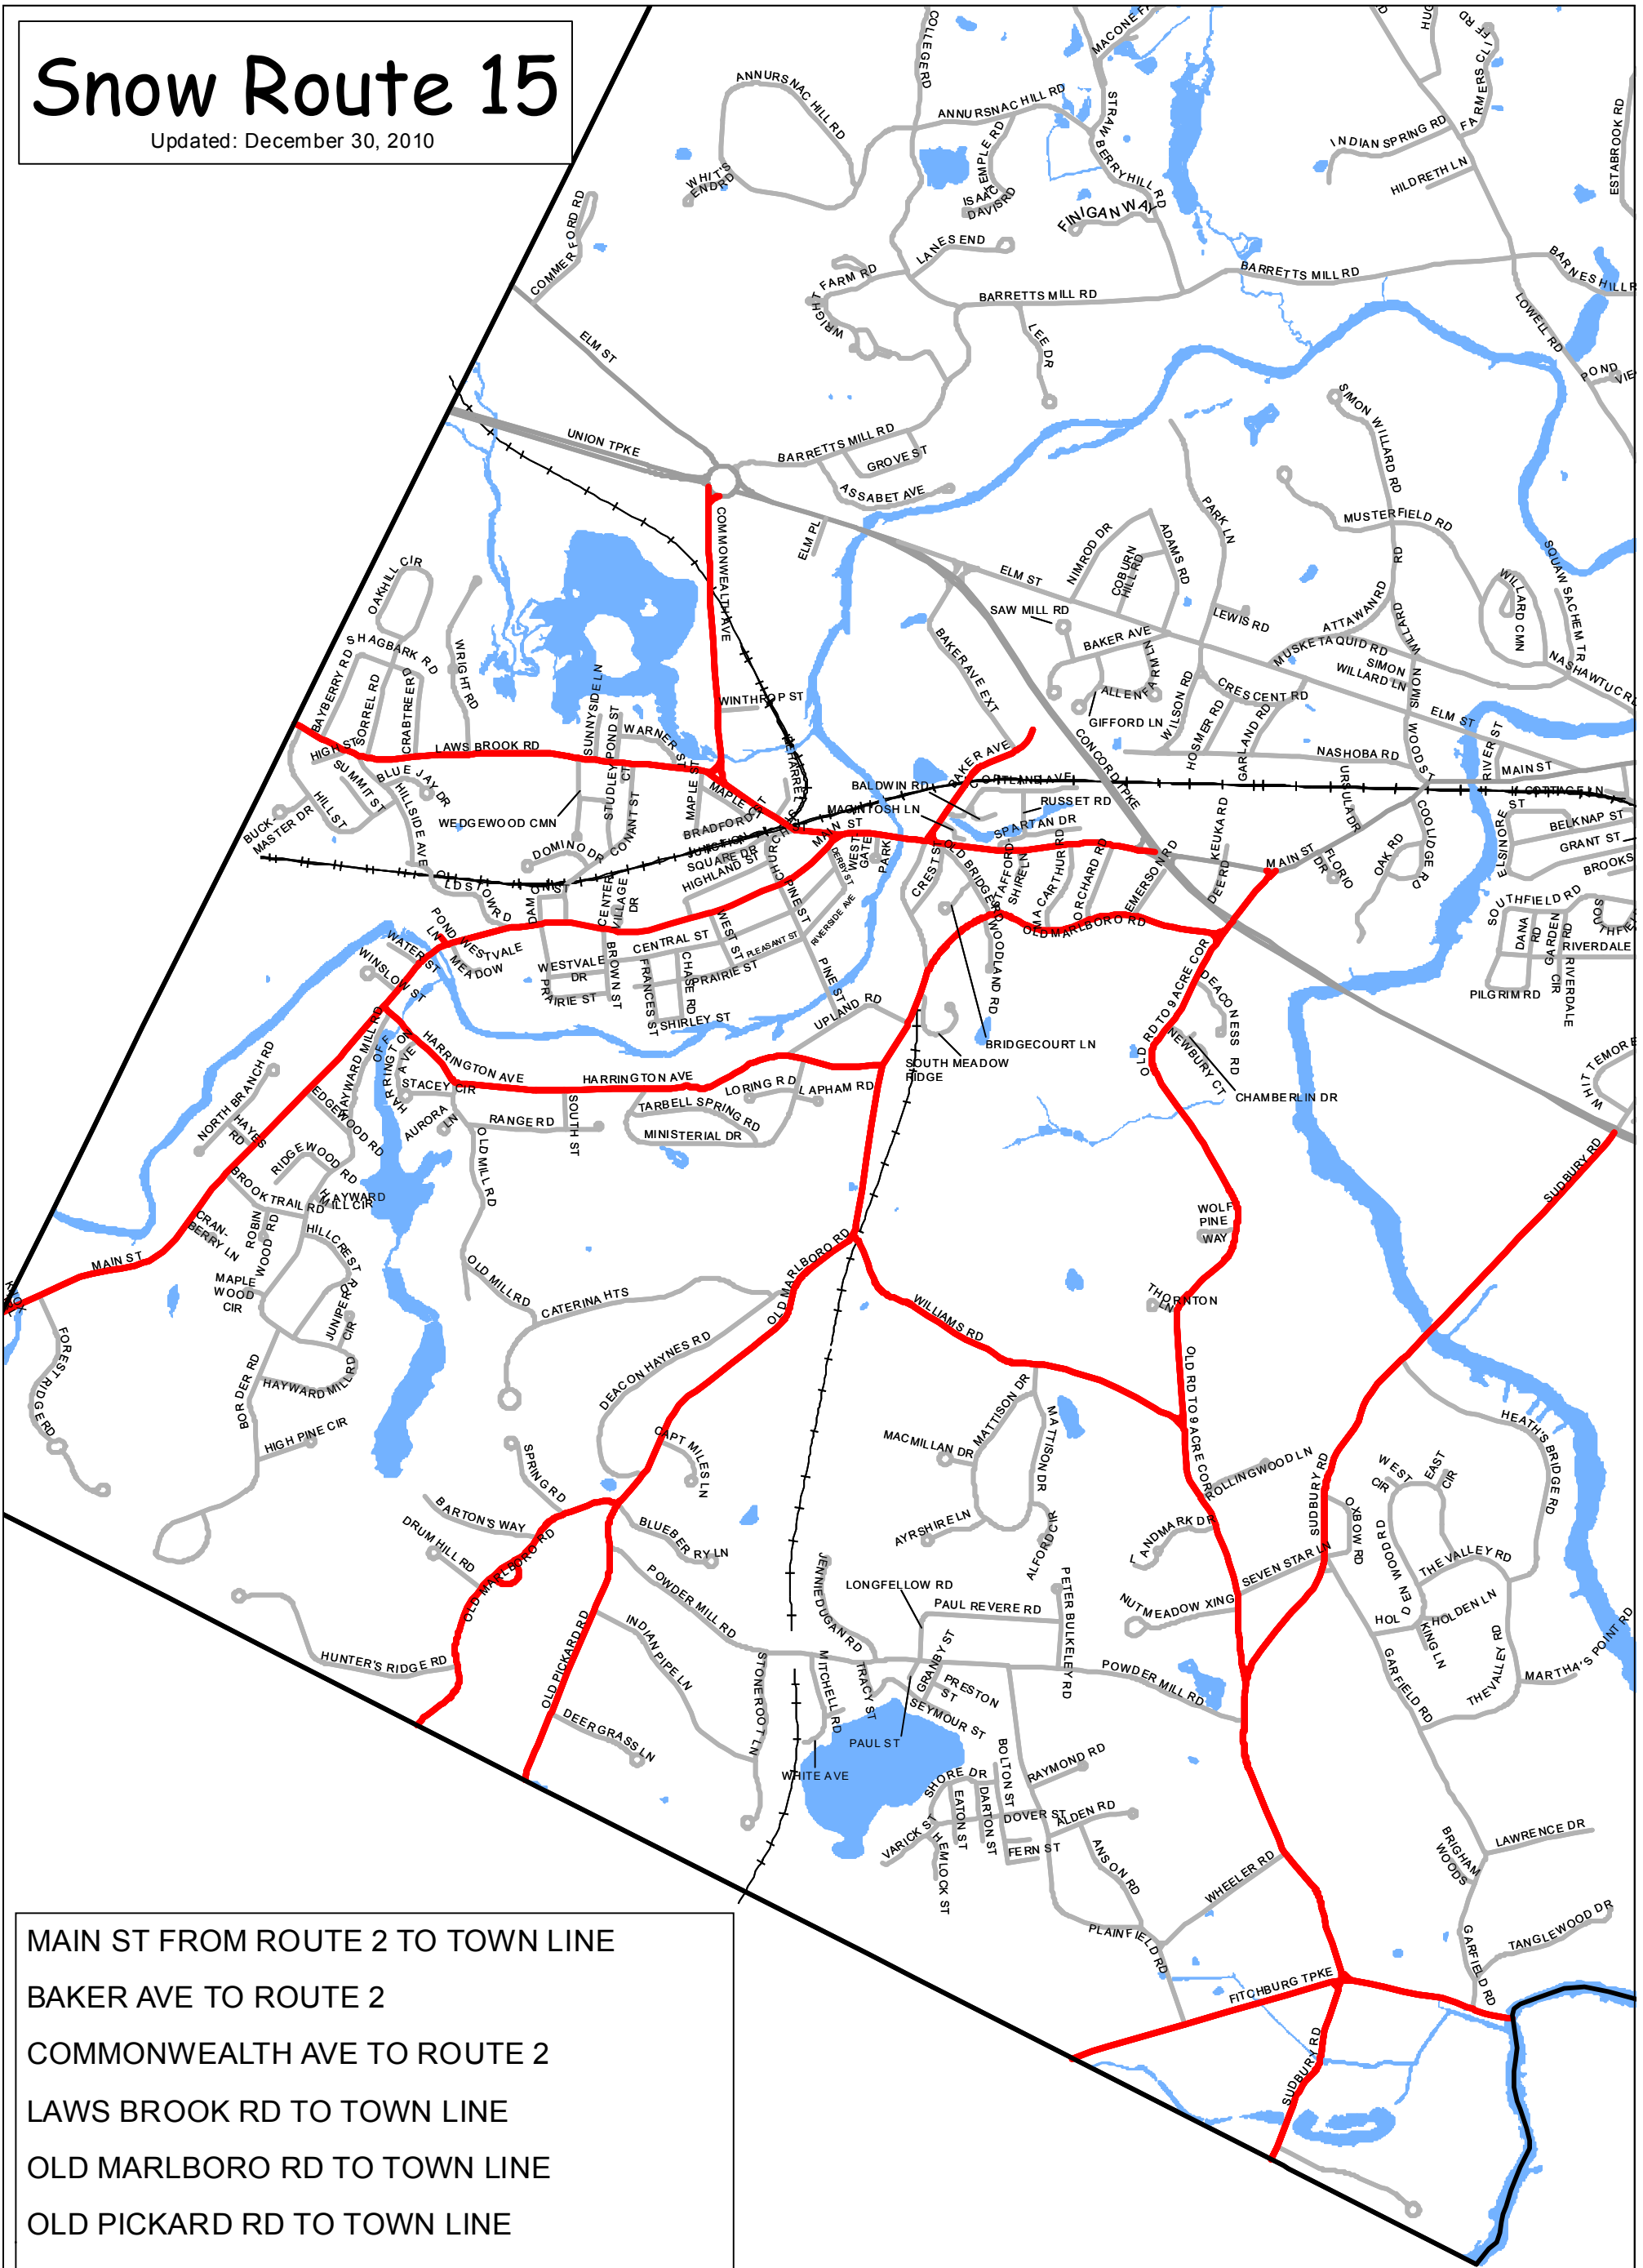

Snow Route 15

Updated: December 30, 2010

- MAIN ST FROM ROUTE 2 TO TOWN LINE
- BAKER AVE TO ROUTE 2
- COMMONWEALTH AVE TO ROUTE 2
- LAWS BROOK RD TO TOWN LINE
- OLD MARLBORO RD TO TOWN LINE
- OLD PICKARD RD TO TOWN LINE
- HARRINGTON AVE
- WILLIAMS RD
- O.R.N.A.C.
- FITCHBURG TURNPIKE (ROUTE 117)
- SUDBURY RD FROM ROUTE 2 TO TOWN LINE